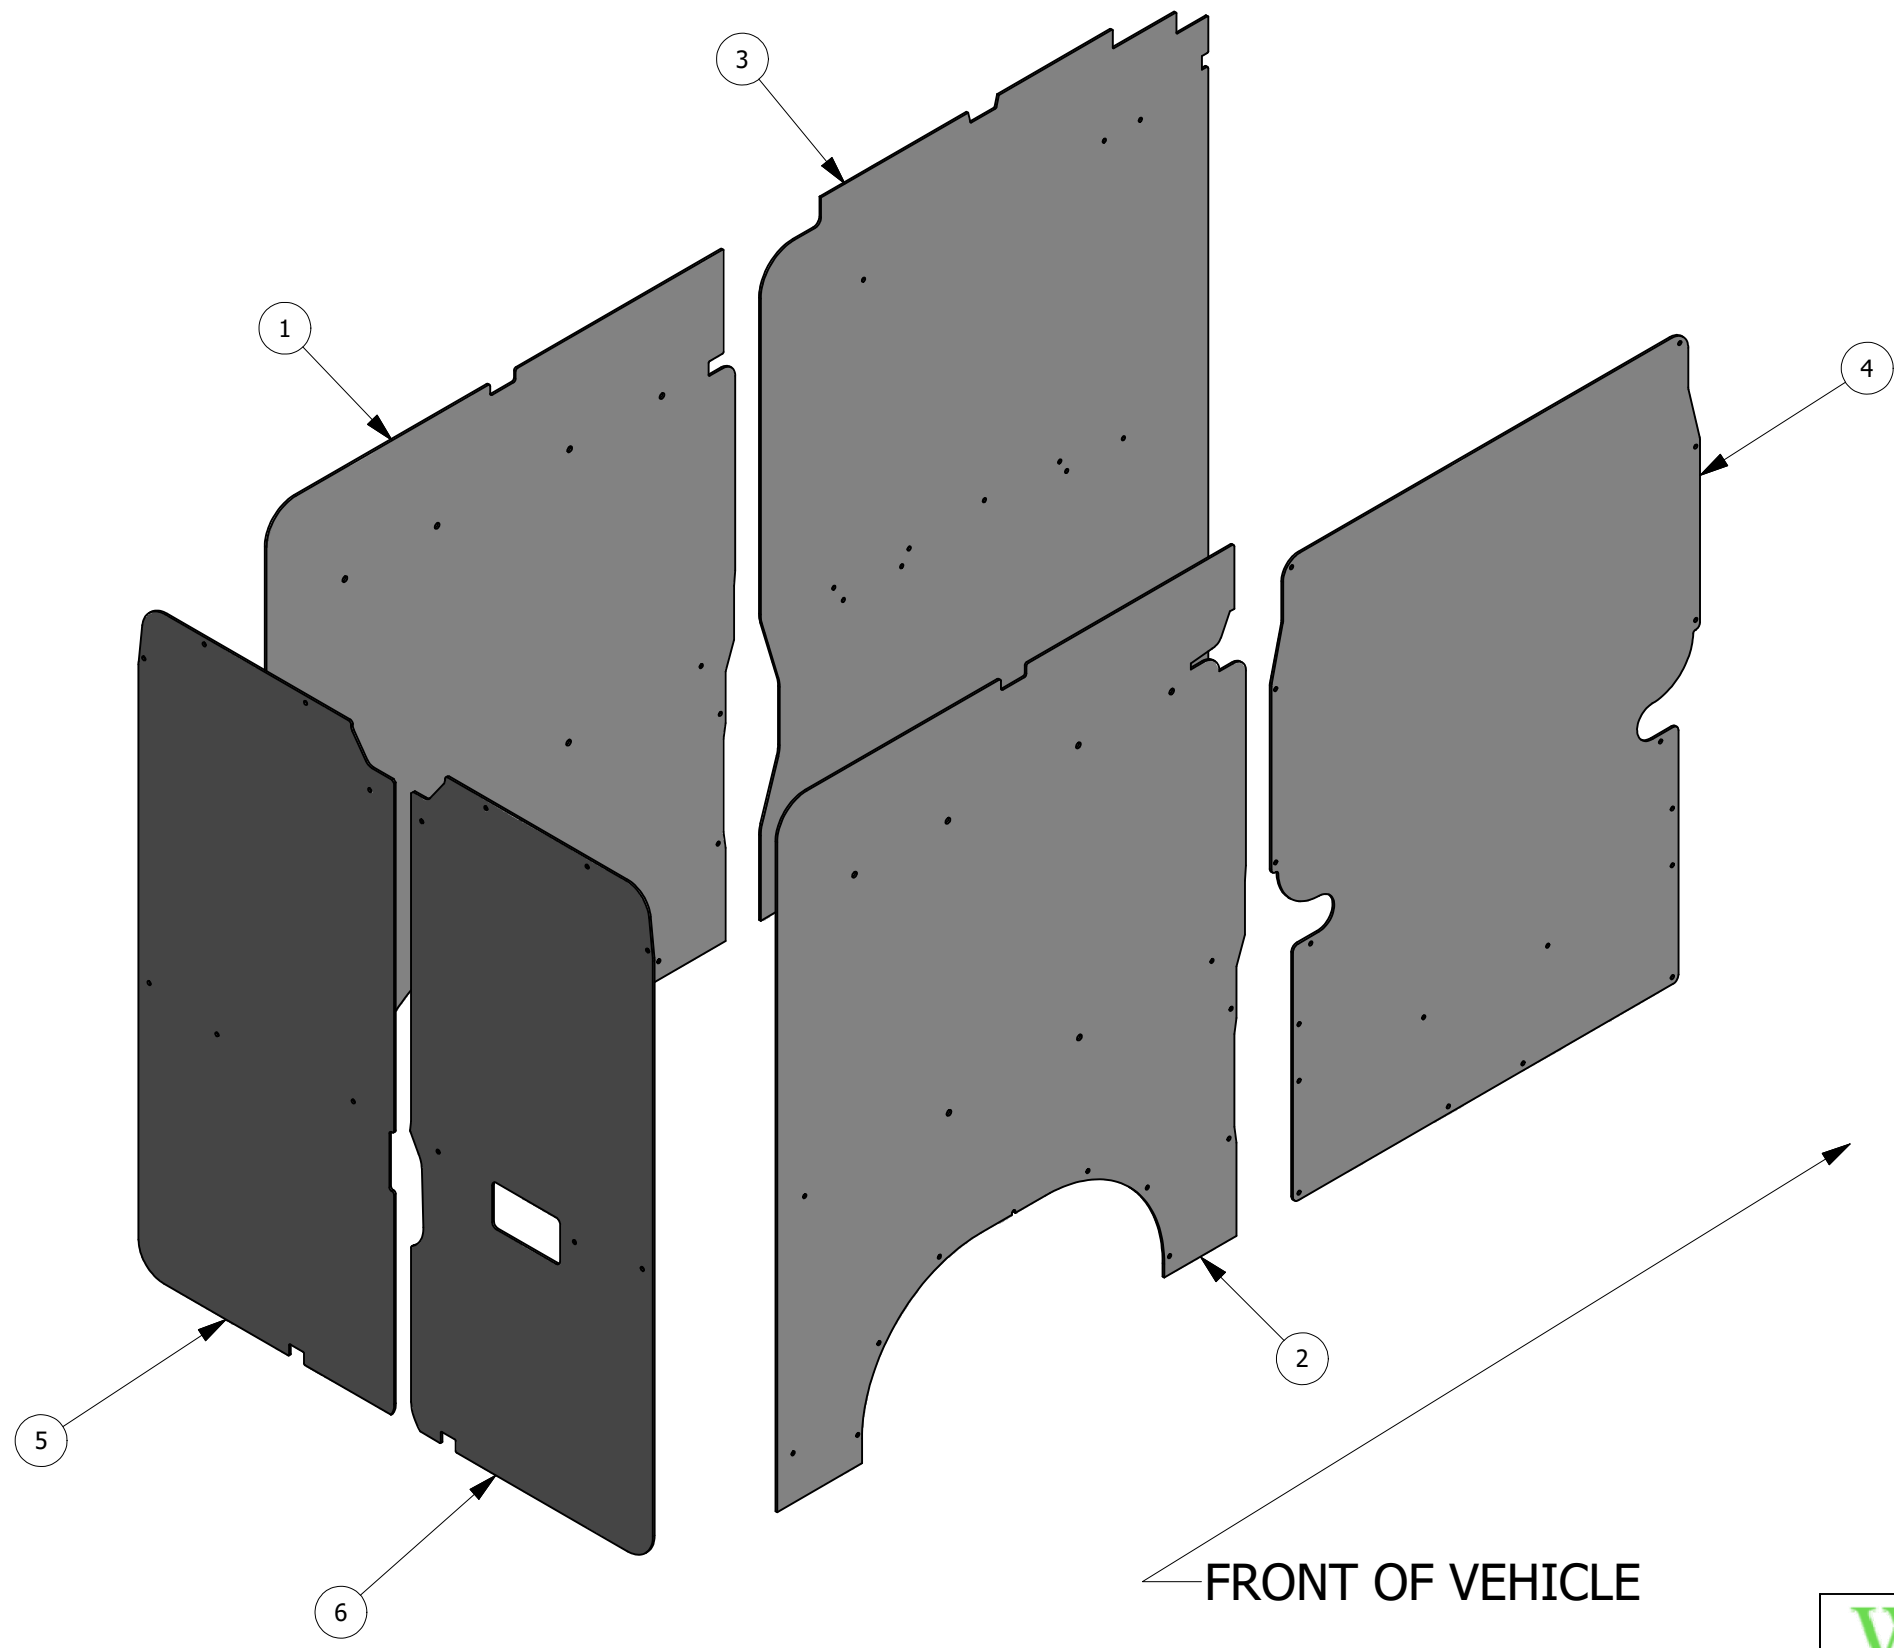

PARTS LIST				
ITEM	KIT NUMBER	PART NUMBER	DESCRIPTION	QTY
	RPH136W	13715	PROMASTER 136 HR WALL SYSTEM	1
1		13712	Promaster 136 HR Rear Driver Wall	1
2		13713	Promaster 136 HR Rear Passenger Wall	1
3		13714	Promaster 136 HR Front Driver Wall	1
				1
	RPH136D	13723	PROMASTER 136 HR DOOR SYSTEM	1
4		13720	Promaster 136 HR Sliding Door	1
5		13721	Promaster 136 HR Driver Barn Door	1
6		13722	Promaster 136 HR Passenger Barn Door	1

WELFORMED
A DIVISION OF GENESIS PRODUCTS

DESCRIPTION:
PROMASTER 136 HR WALL & DOOR SYSTEMS

PARTS LIST				
ITEM	KIT NUMBER	PART NUMBER	DESCRIPTION	QTY
	RPH136C	13708	PROMASTER 136 HR CEILING SYSTEM	1
1		13706	Promaster 136 HR Front Roof	1
2		13707	Promaster 136 HR Rear Roof	1