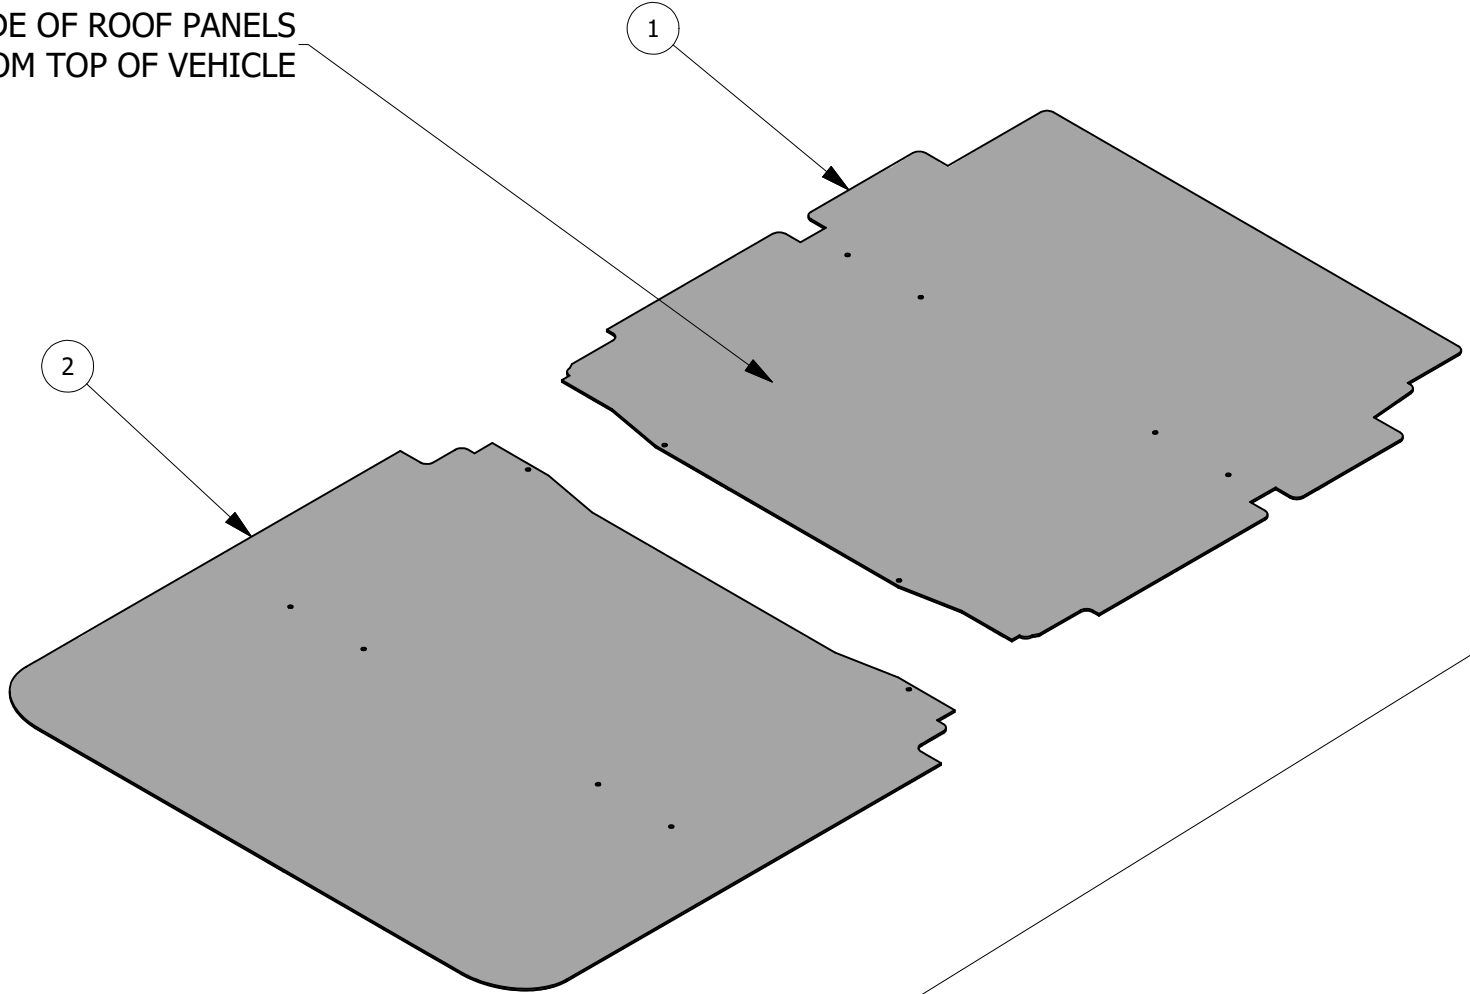

PARTS LIST				
ITEM	KIT NUMBER	PART NUMBER	DESCRIPTION	QTY
	RPH136C	13708	PROMASTER 136 HR CEILING SYSTEM	1
1		13706	Promaster 136 HR Front Roof	1
2		13707	Promaster 136 HR Rear Roof	1

B-SIDE OF ROOF PANELS
VIEW FROM TOP OF VEHICLE

FRONT OF VEHICLE

CONFIDENTIAL AND PROPRIETARY
INFORMATION OF WELFORMED
MATERIALS. ANY REPRODUCTION
IN PART OR AS A WHOLE WITHOUT
OUR EXPRESS WRITTEN CONSENT
IS PROHIBITED.

Welfit
WELFITKITS.COM
(574) 262-4054

WELFORMED
A DIVISION OF GENESIS PRODUCTS

DESCRIPTION:
PROMASTER 136 HR CELING SYSTEM