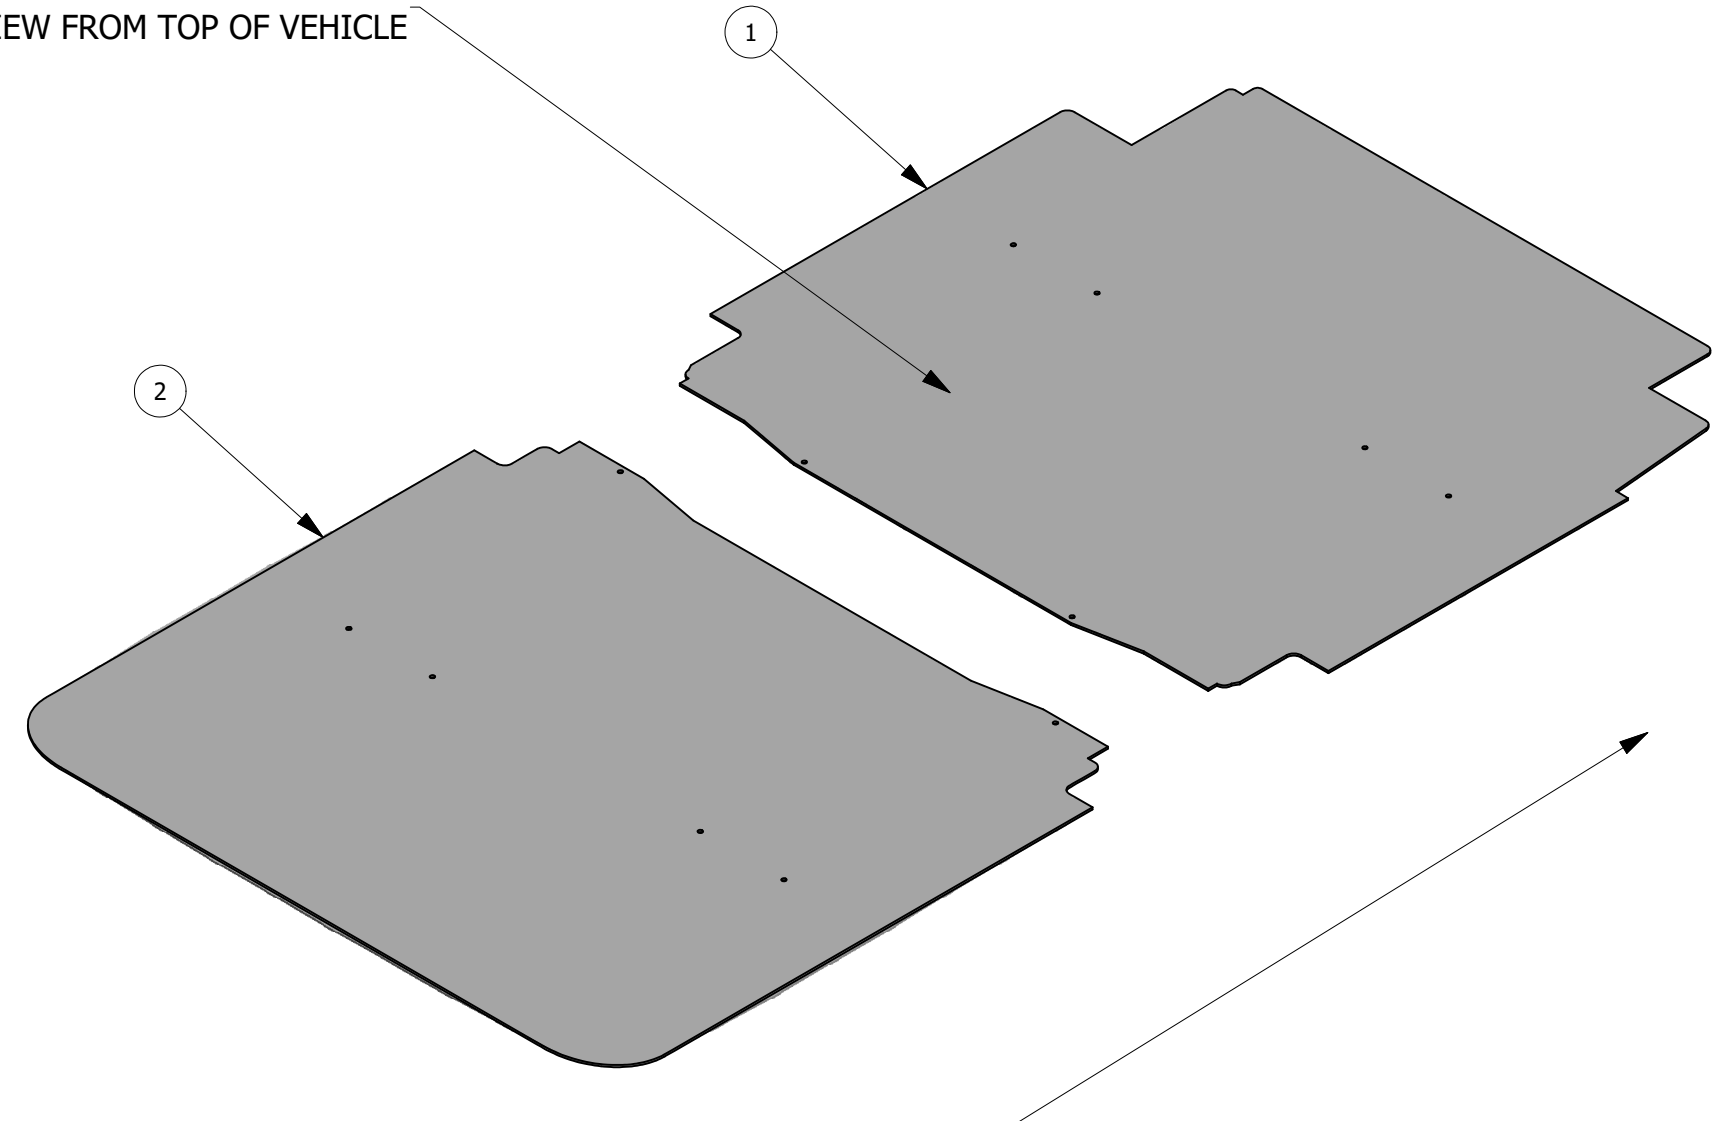

PARTS LIST				
ITEM	KIT NUMBER	PART NUMBER	DESCRIPTION	QTY
	RPL136C	13705	PROMASTER 136 LR CELING SYSTEM	1
1		13703	Promaster 136 LR Front Roof	1
2		13704	Promaster 136 LR Rear Roof	1

B-SIDE OF ROOF PANELS
VIEW FROM TOP OF VEHICLE

FRONT OF VEHICLE

CONFIDENTIAL AND PROPRIETARY
INFORMATION OF WELFORMED
MATERIALS. ANY REPRODUCTION
IN PART OR AS A WHOLE WITHOUT
OUR EXPRESS WRITTEN CONSENT
IS PROHIBITED.

Welfit
WELFITKITS.COM
(574) 262-4054

WELFORMED
A DIVISION OF GENESIS PRODUCTS

DESCRIPTION:
PROMASTER 136 LR CELING SYSTEM