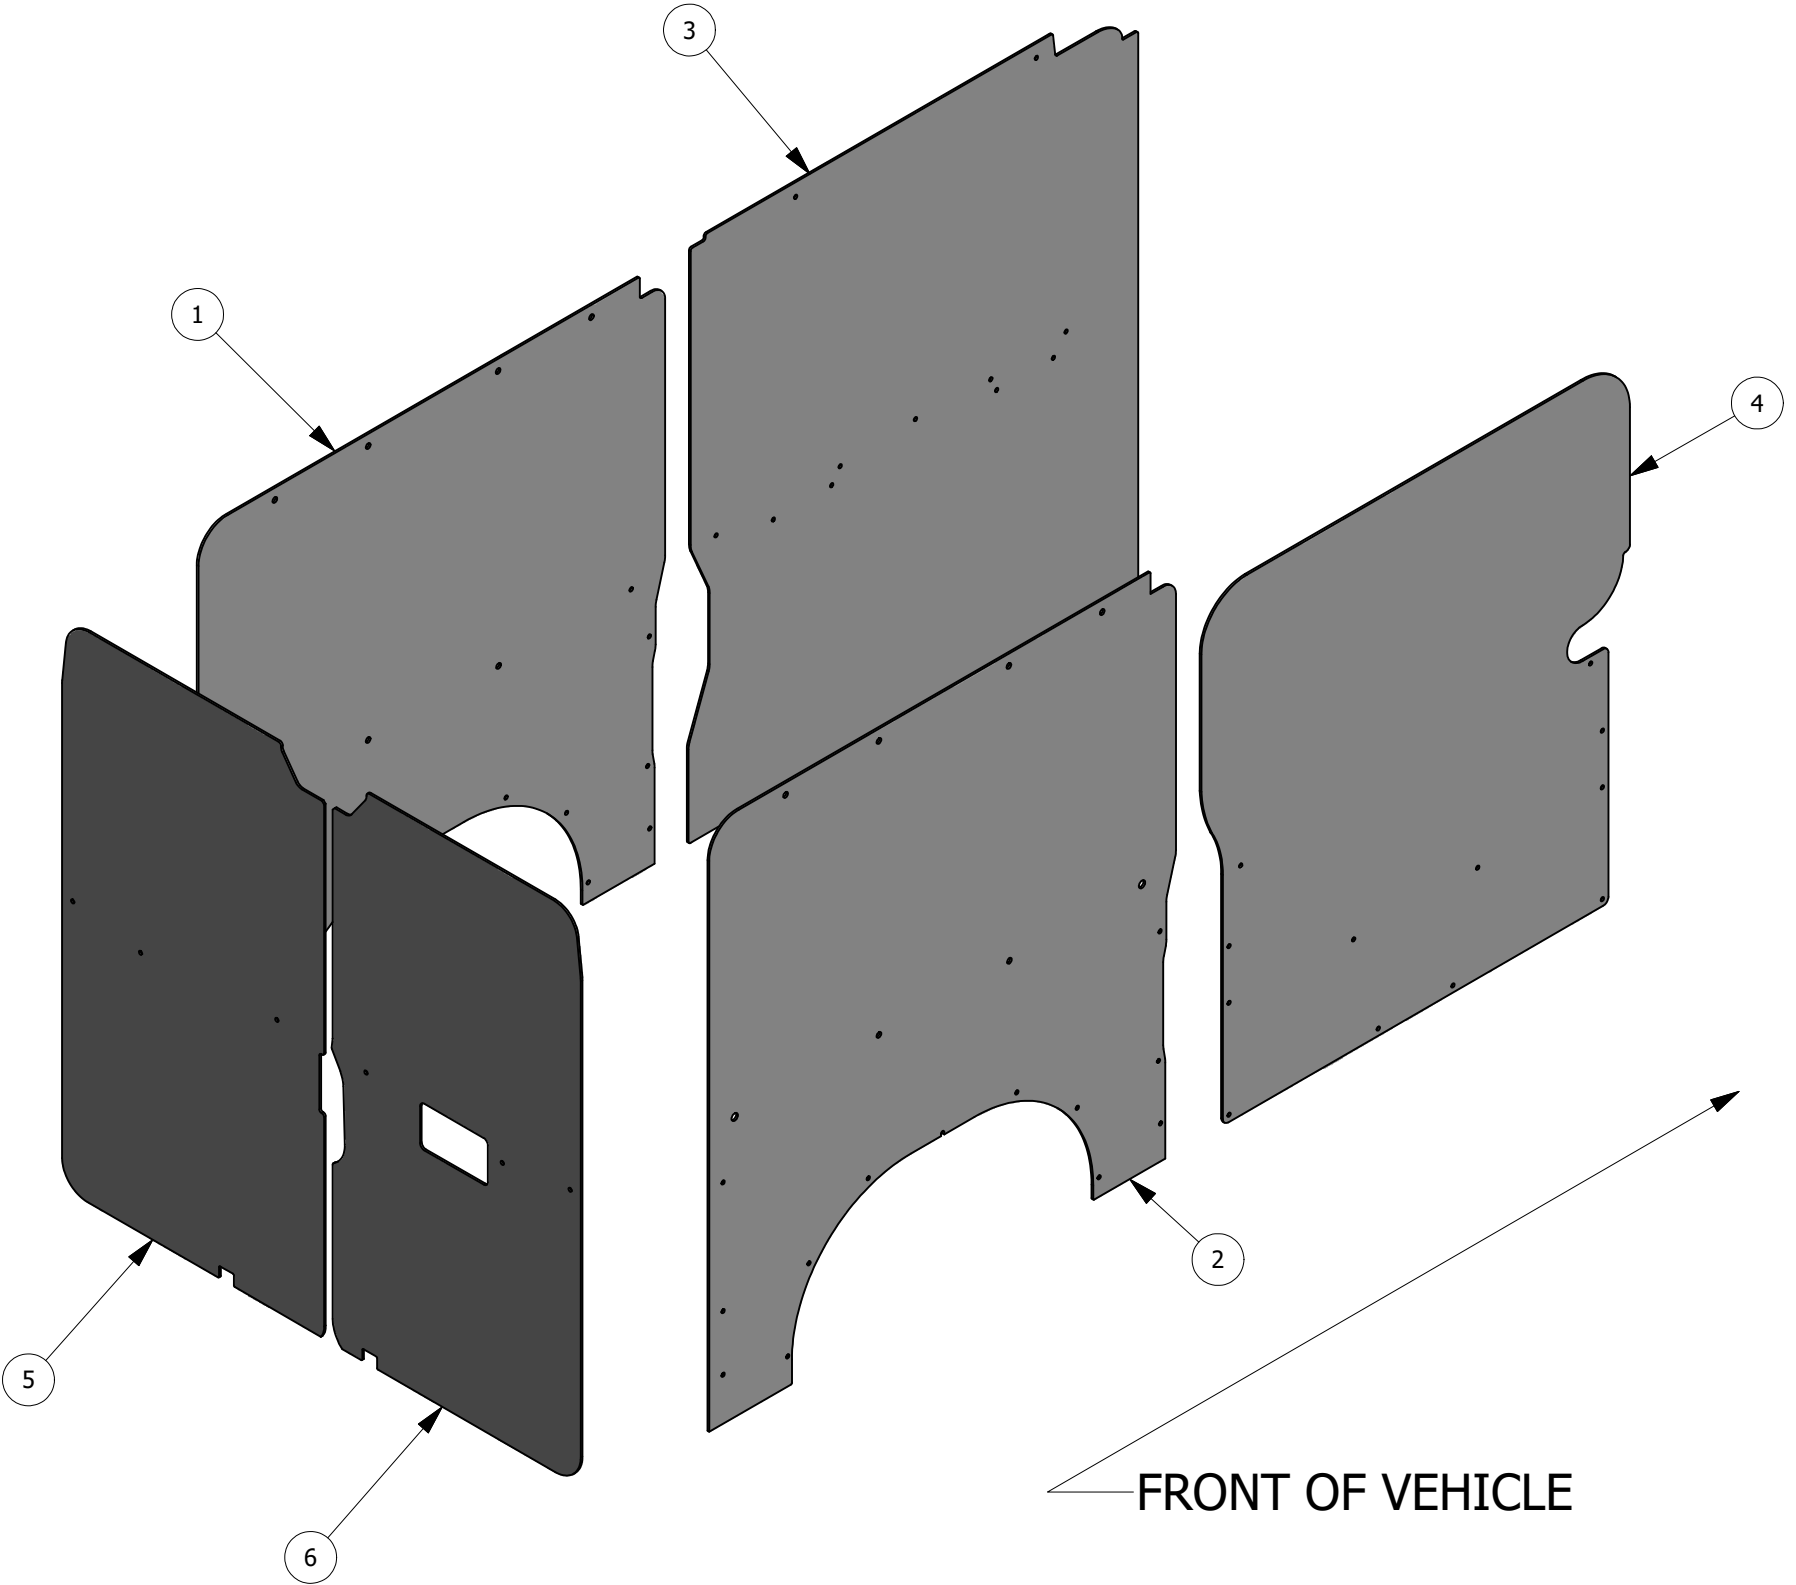

PARTS LIST				
ITEM	KIT NUMBER	PART NUMBER	DESCRIPTION	QTY
	RPL136W	13719	PROMASTER 136 LR WALL SYSTEM	1
1		13716	Promaster 136 LR Rear Driver Wall	1
2		13717	Promaster 136 LR Rear Passenger Wall	1
3		13718	Promaster 136 LR Front Driver Wall	1
				1
	RPL136D	13727	PROMASTER 136 LR DOOR SYSTEM	1
4		13724	Promaster 136 LR Sliding Door	1
5		13725	Promaster 136 LR Driver Barn Door	1
6		13726	Promaster 136 LR Passenger Barn Door	1