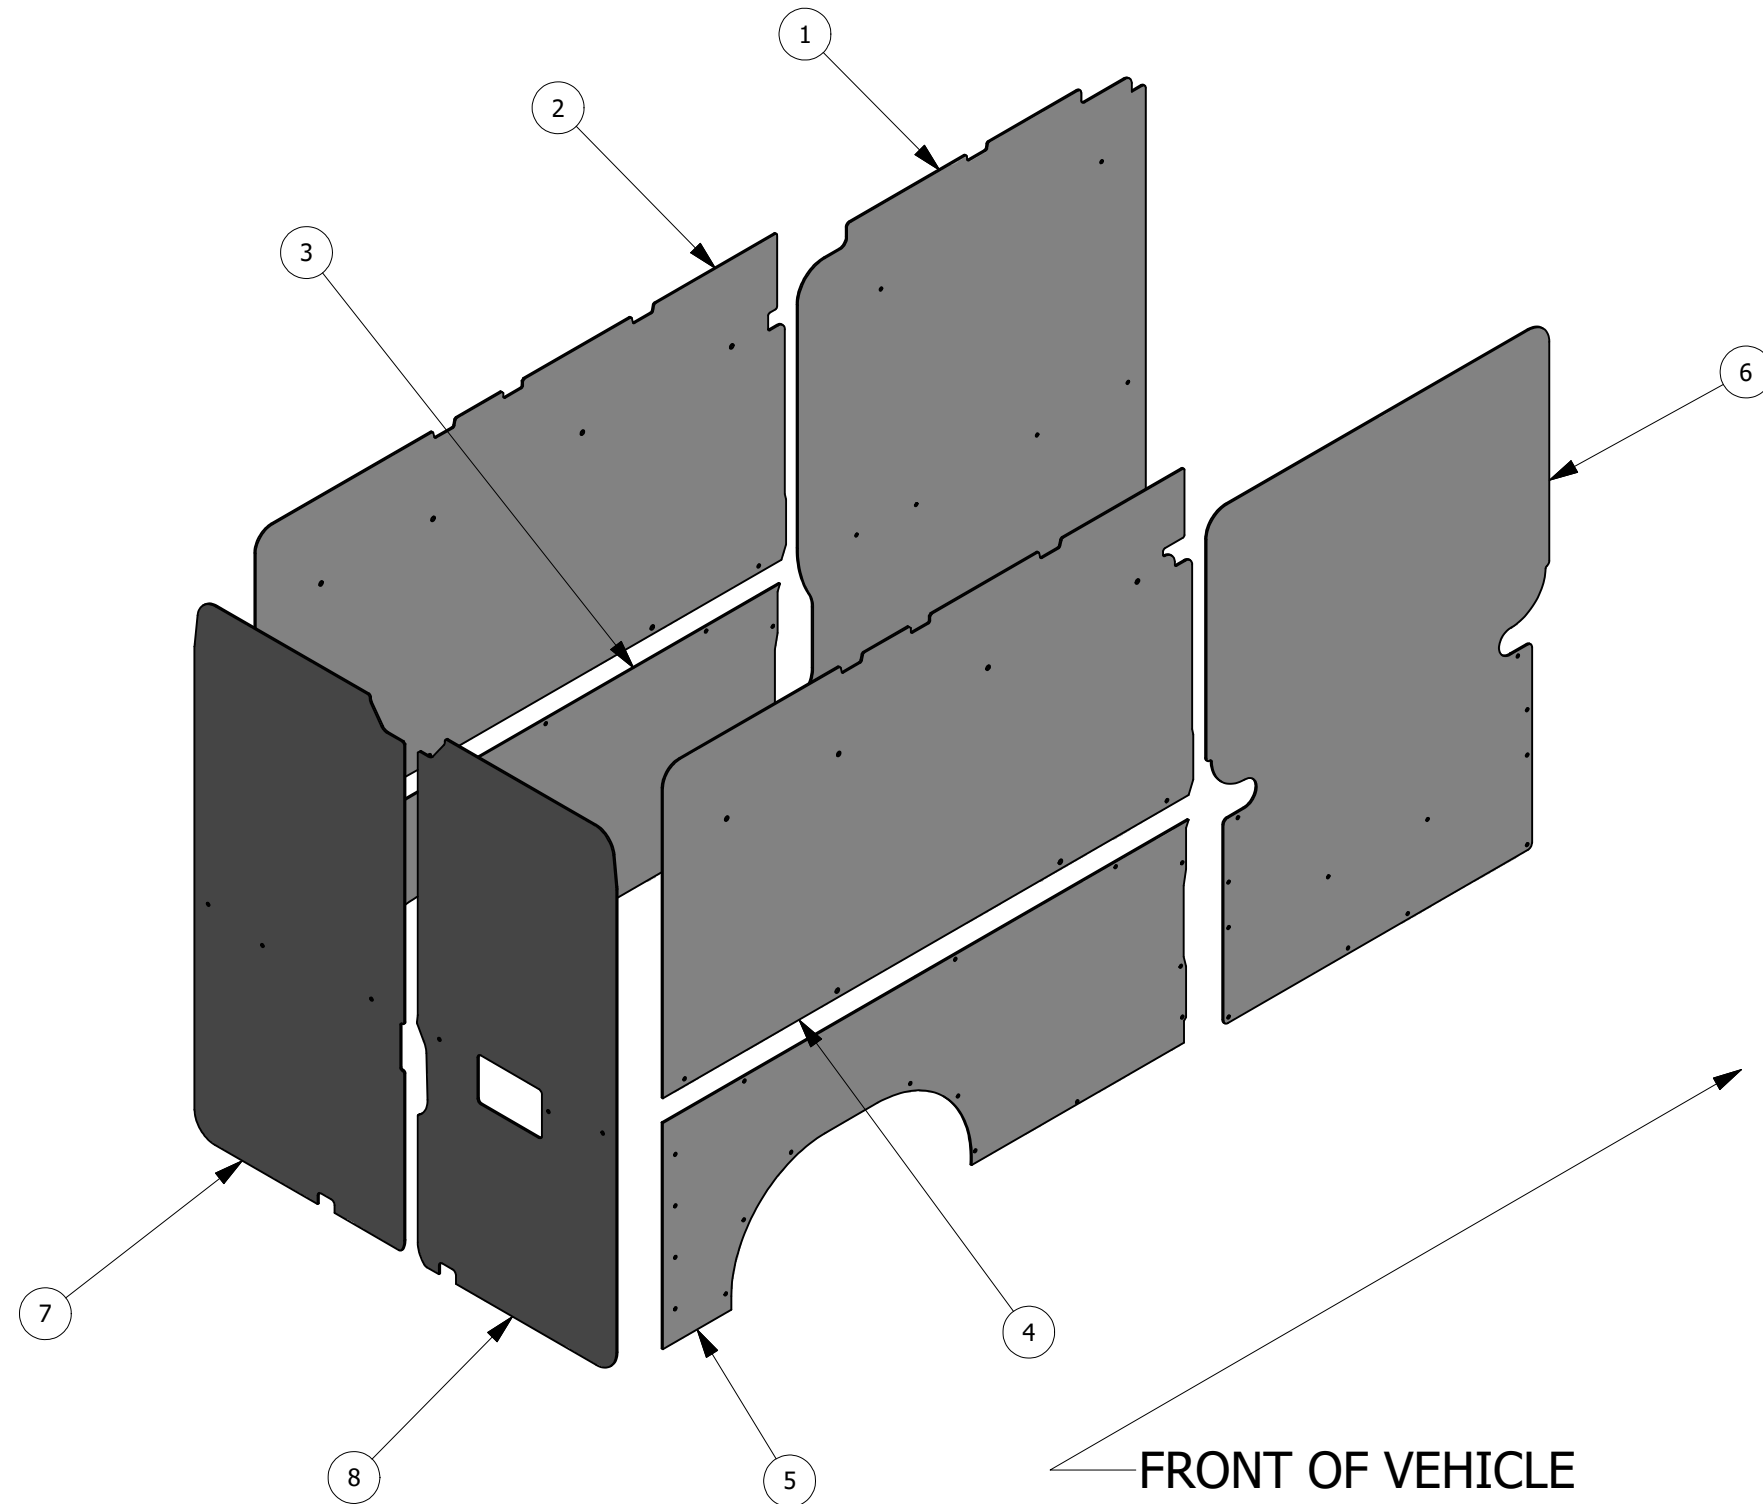

PARTS LIST				
ITEM	KIT NUMBER	PART NUMBER	DESCRIPTION	QTY
	RPH159W	14407	PROMASTER 159 HR WALL SYSTEM	1
1		14402	Promaster 159 HR Front Driver Wall	1
2		14403	Promaster 159 HR Rear Driver Upper	1
3		14404	Promaster 159 HR Rear Driver Lower	1
4		14405	Promaster 159 HR Rear Passenger Upper	1
5		14406	Promaster 159 HR Rear Passenger Lower	1
				1
	RPH159D	14417	PROMASTER 159 HR DOOR SYSTEM	1
6		14414	Promaster 159 HR Sliding Door	1
7		14415	Promaster 159 HR Rear Driver Door	1
8		14416	Promaster 159 HR Rear Passenger Door	1

**WELFORMED**  
A DIVISION OF GENESIS PRODUCTS

DESCRIPTION:  
**PROMASTER 159 HR WALL AND DOOR SYSTEMS**

PARTS LIST				
ITEM	KIT NUMBER	PART NUMBER	DESCRIPTION	QTY
	RPH159C	14398	PROMASTER 159 HR CEILING SYSTEM	1
1		14396	Promaster 159 HR Roof Front Half	1
2		14397	Promaster 159 HR Roof Rear Half	1