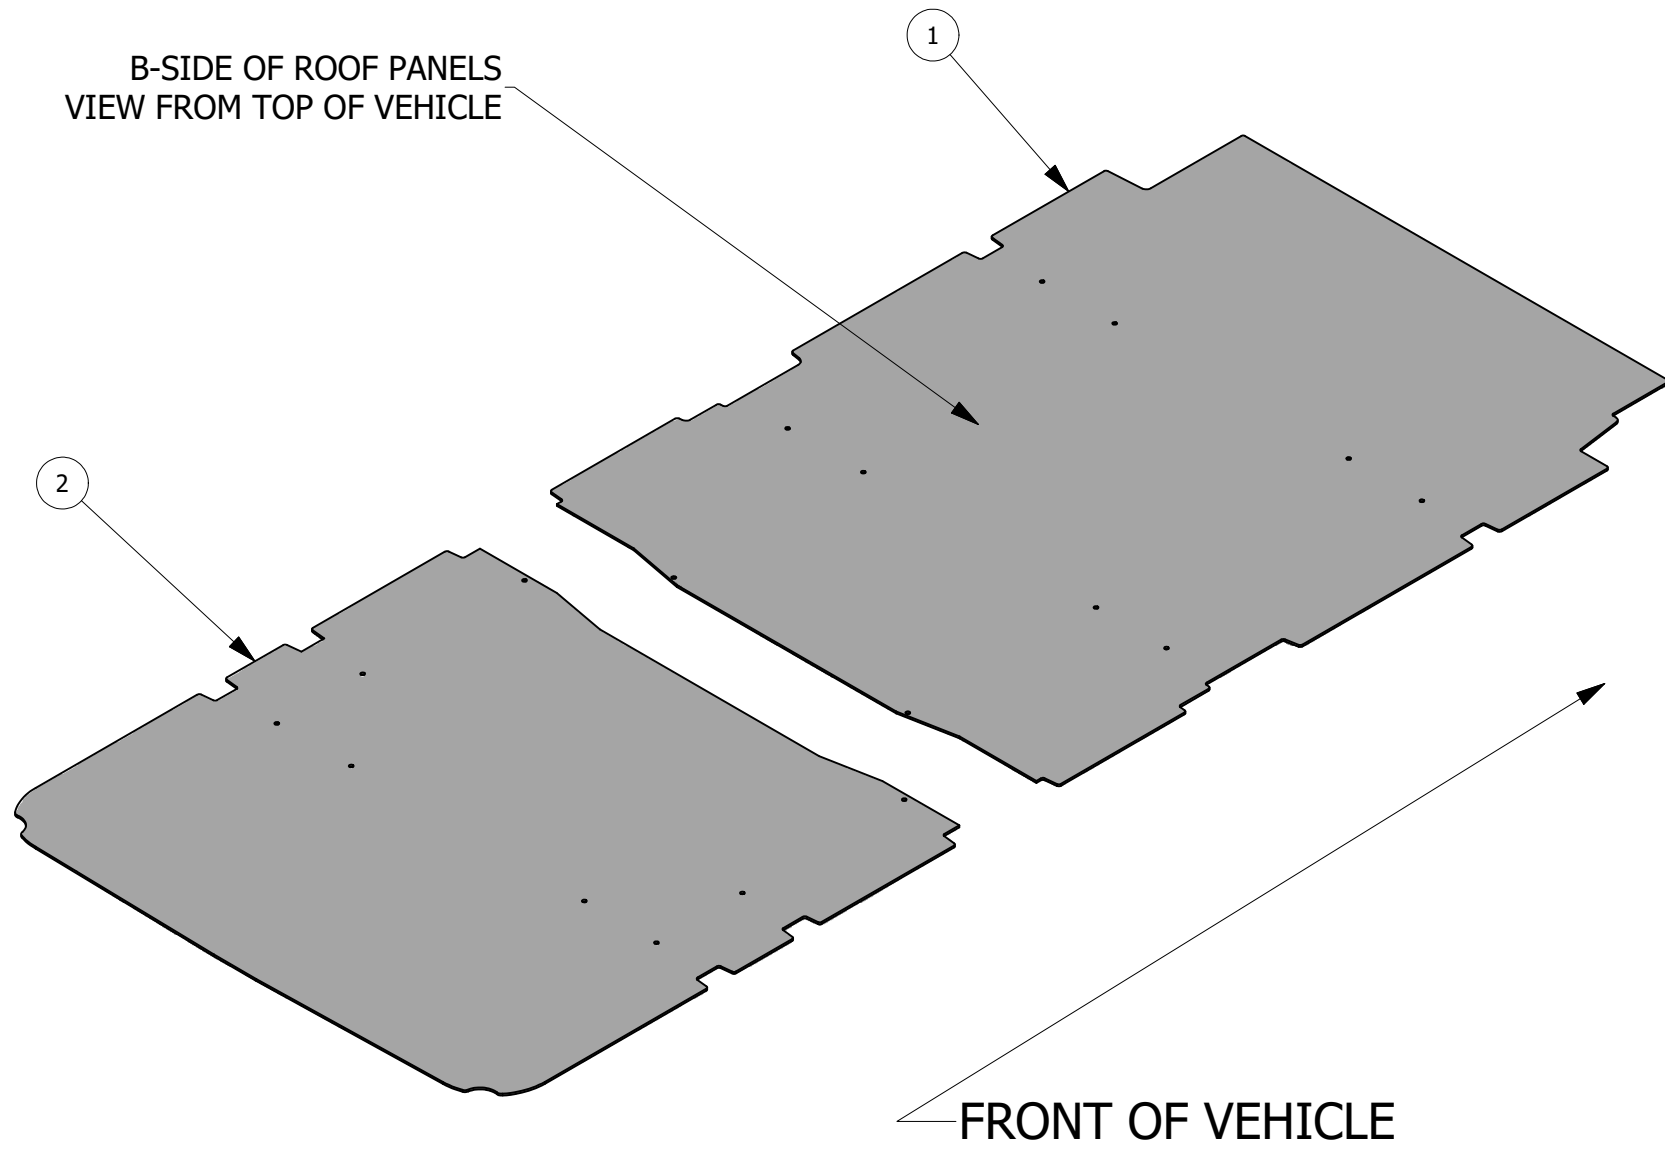

PARTS LIST				
ITEM	KIT NUMBER	PART NUMBER	DESCRIPTION	QTY
	RPH159C	14398	PROMASTER 159 HR CEILING SYSTEM	1
1		14396	Promaster 159 HR Roof Front Half	1
2		14397	Promaster 159 HR Roof Rear Half	1

CONFIDENTIAL AND PROPRIETARY INFORMATION OF WELFORMED MATERIALS. ANY REPRODUCTION IN PART OR AS A WHOLE WITHOUT OUR EXPRESS WRITTEN CONSENT IS PROHIBITED.

Welfit
WELFITKITS.COM
(574) 262-4054

WELFORMED
A DIVISION OF GENESIS PRODUCTS

DESCRIPTION:
PROMASTER 159 HR CEILING SYSTEM