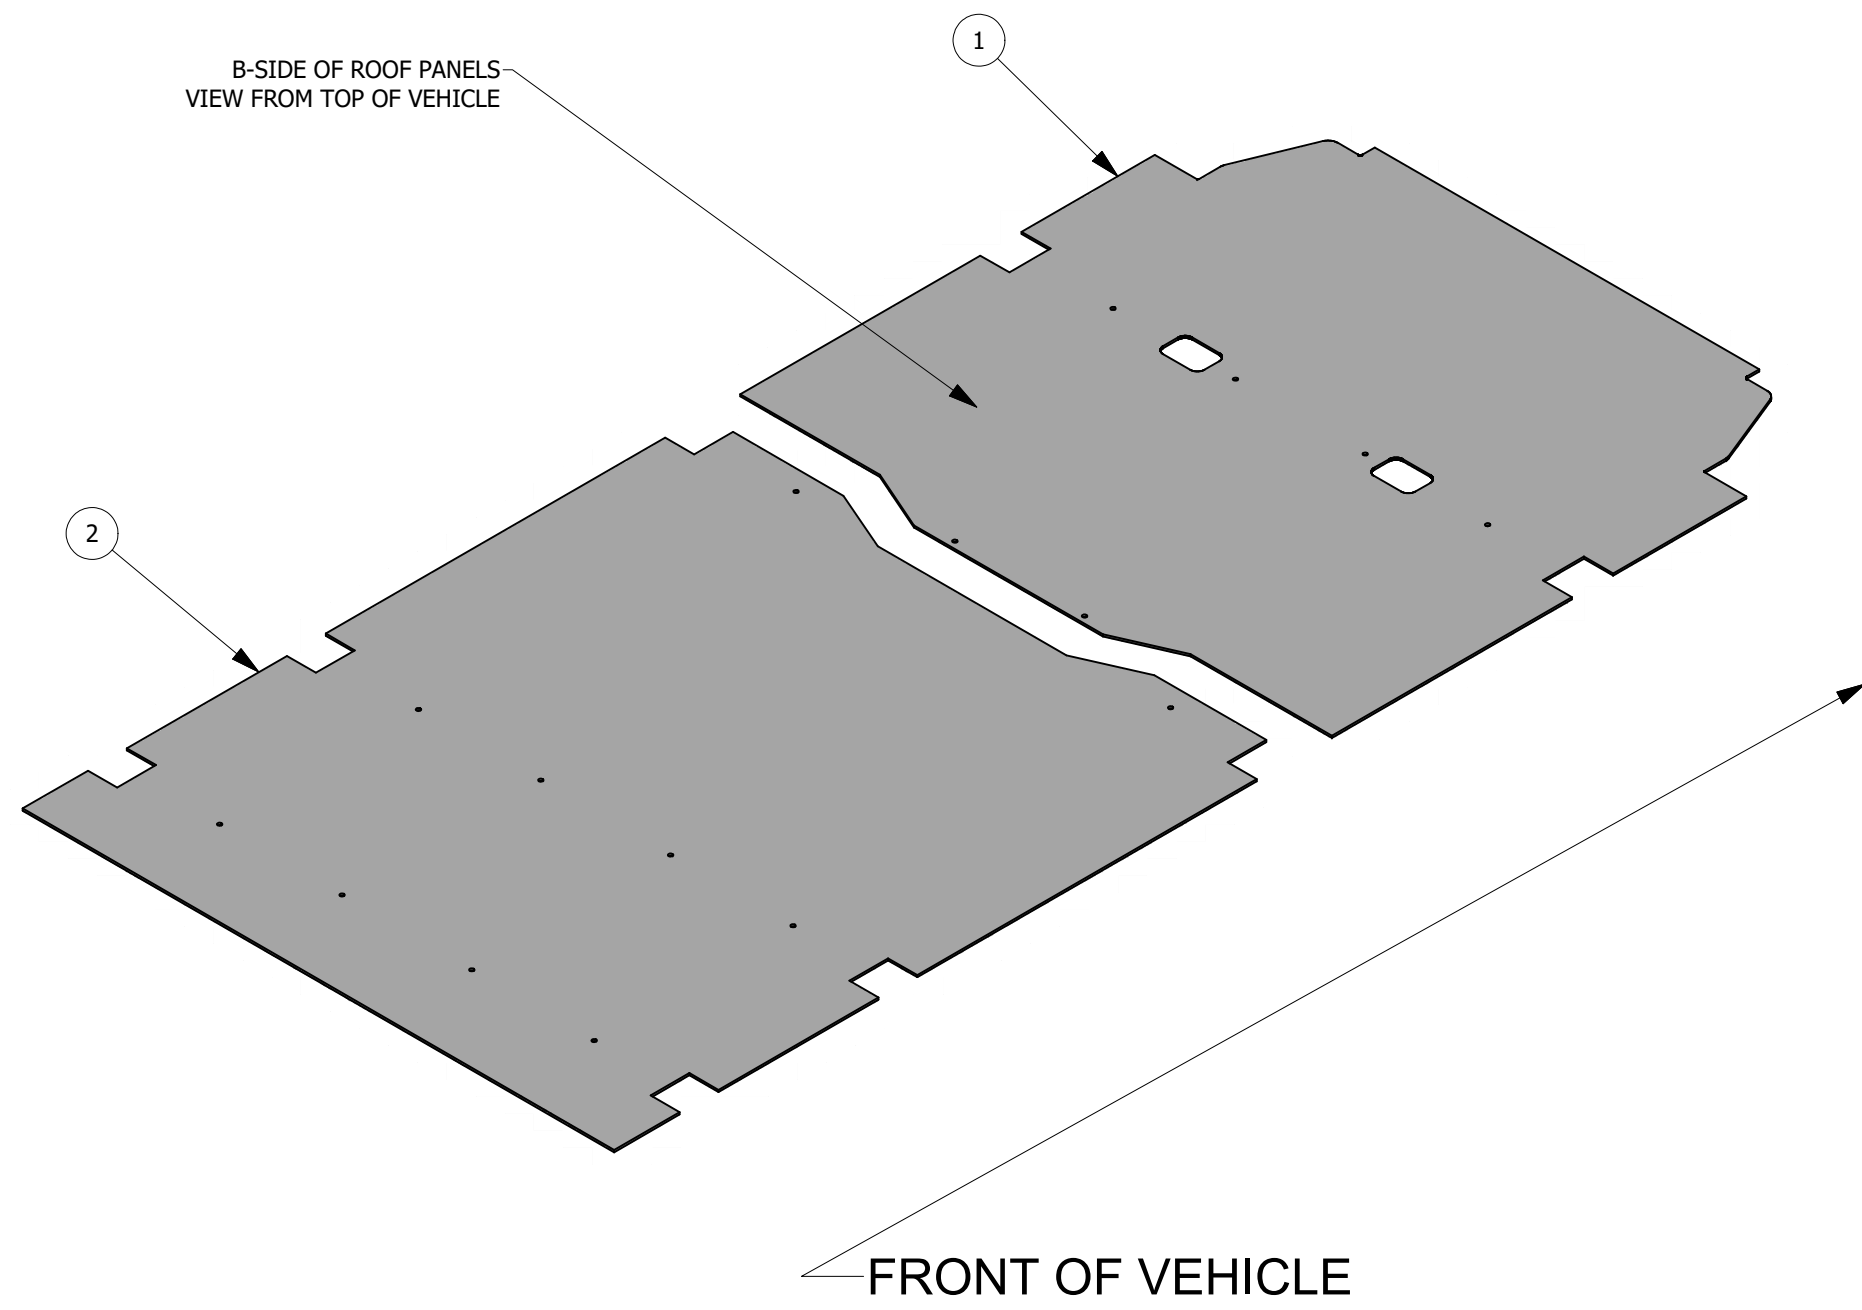

PARTS LIST				
ITEM	KIT NUMBER	PART NUMBER	DESCRIPTION	QTY
	FTL148W	13614	TRANSIT 148 LR WALL SYSTEM	1
1		13610	Transit 148 LR Rear Driver Wall	1
2		13612	Transit 148 LR Rear Passenger Wall	1
3		13613	Transit 148 LR Front Driver Wall	1
	FTL148D	13028	TRANSIT 148 LR REAR DOORS & SLIDING DOOR SYSTEM	1
4		13029	Transit 148 MR Sliding Door Upper	1
5		13030	Transit 148 MR Sliding Door Lower	1
6		13031	Transit 148 MR Driver Barn Door	1
7		13032	Transit 148 MR Passenger Barn Door	1

WELFORMED
A DIVISION OF GENESIS PRODUCTS

DESCRIPTION:
TRANSIT 148 LR WALL & DOOR SYSTEMS

PARTS LIST				
ITEM	KIT NUMBER	PART NUMBER	DESCRIPTION	QTY
	FTM148C	13492	TRANSIT 148 MR CEILING SYSTEM	1
1		13489	Transit 148 MR Front Roof	1
2		13491	Transit 148 MR Rear Roof	1