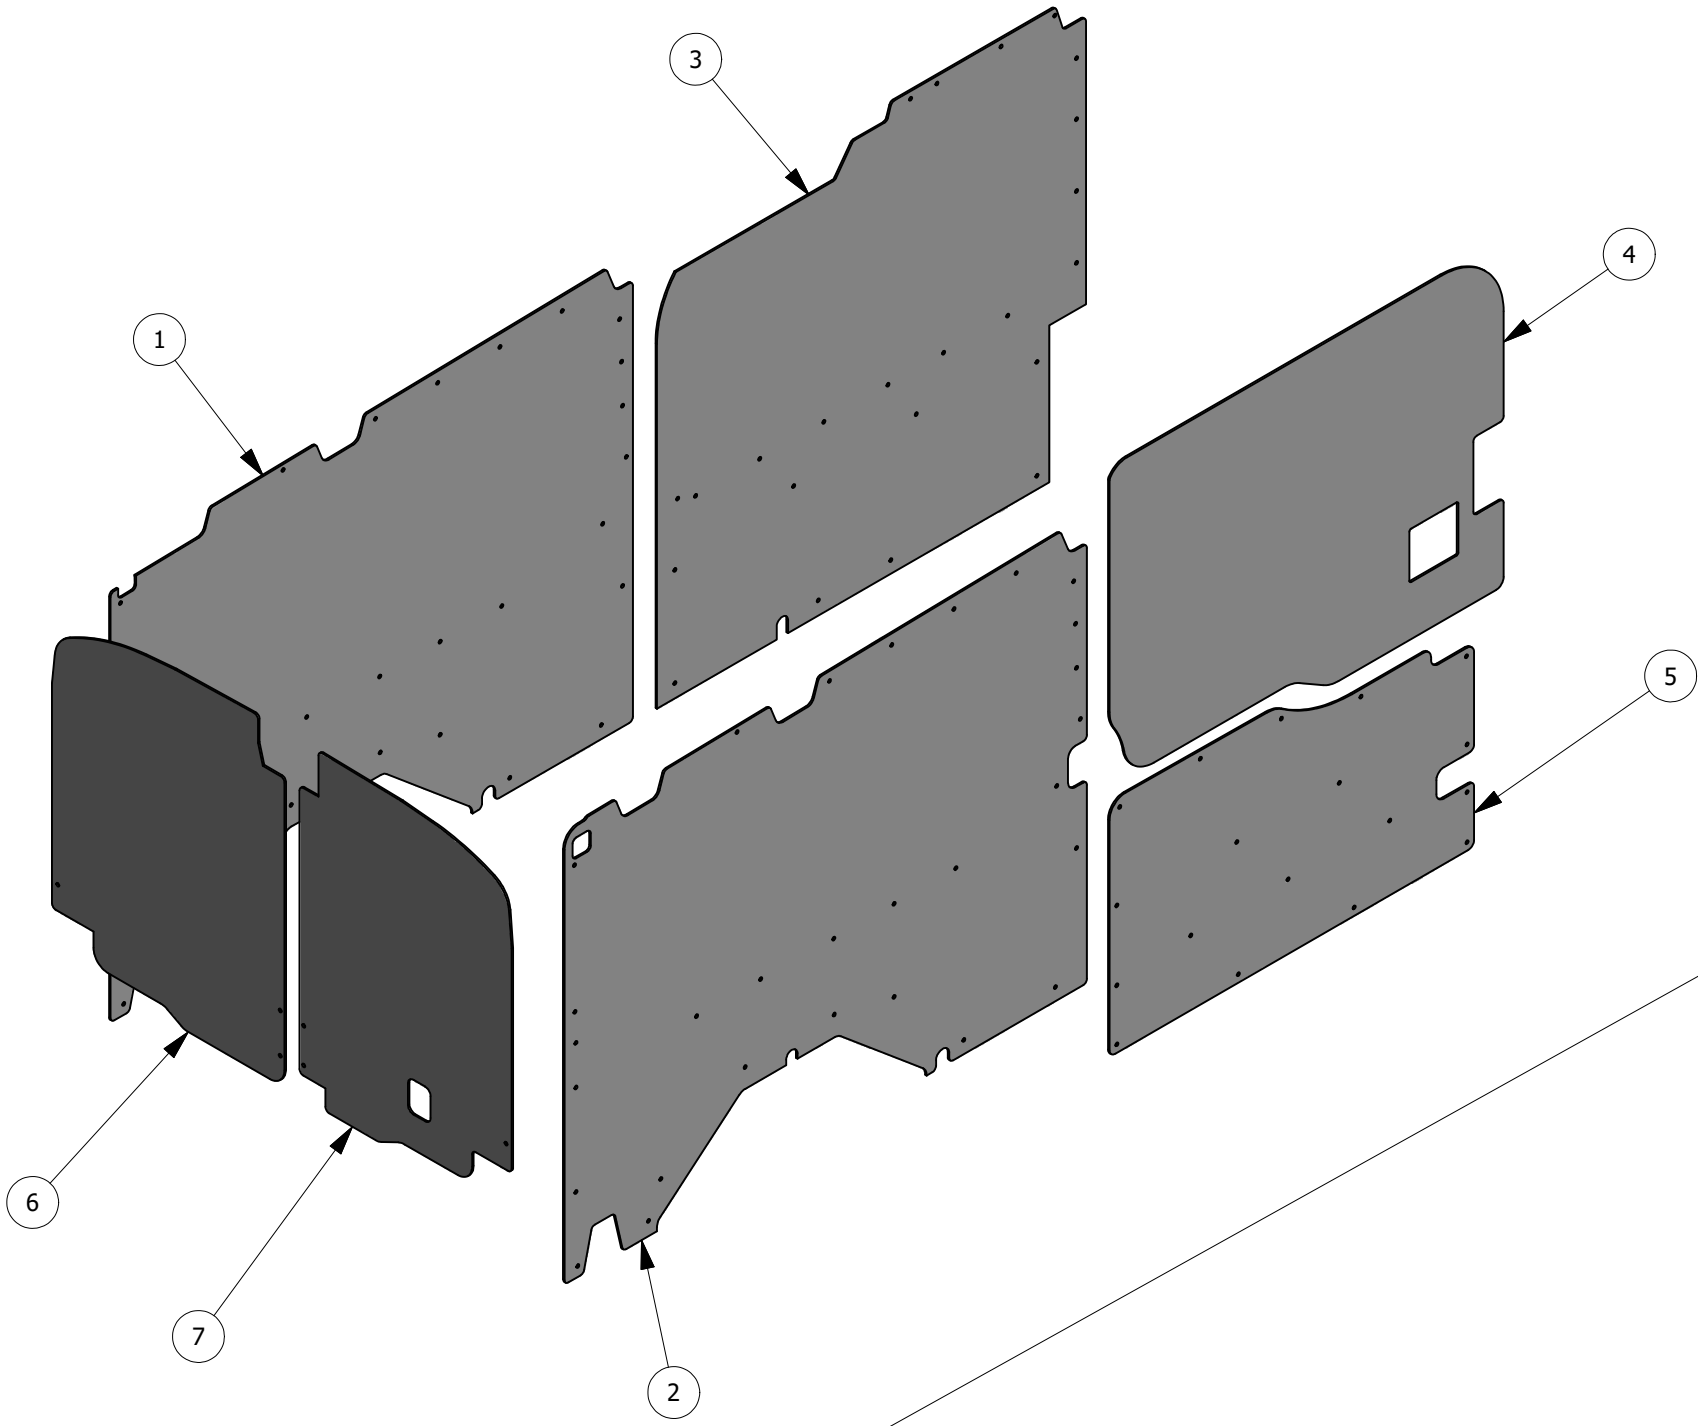

PARTS LIST				
ITEM	KIT NUMBER	PART NUMBER	DESCRIPTION	QTY
	FTL148W	13614	TRANSIT 148 LR WALL SYSTEM	1
1		13610	Transit 148 LR Rear Driver Wall	1
2		13612	Transit 148 LR Rear Passenger Wall	1
3		13613	Transit 148 LR Front Driver Wall	1
	FTL148D	13028	TRANSIT 148 LR REAR DOORS & SLIDING DOOR SYSTEM	1
4		13029	Transit 148 MR Sliding Door Upper	1
5		13030	Transit 148 MR Sliding Door Lower	1
6		13031	Transit 148 MR Driver Barn Door	1
7		13032	Transit 148 MR Passenger Barn Door	1

WELFORMED
A DIVISION OF GENESIS PRODUCTS

DESCRIPTION:
TRANSIT 148 LR WALL & DOOR SYSTEMS

PARTS LIST				
ITEM	KIT NUMBER	PART NUMBER	DESCRIPTION	QTY
	FTM148C	13492	TRANSIT 148 MR CEILING SYSTEM	1
1		13489	Transit 148 MR Front Roof	1
2		13491	Transit 148 MR Rear Roof	1

DESCRIPTION:
TRANSIT 148 LR CEILING SYSTEM