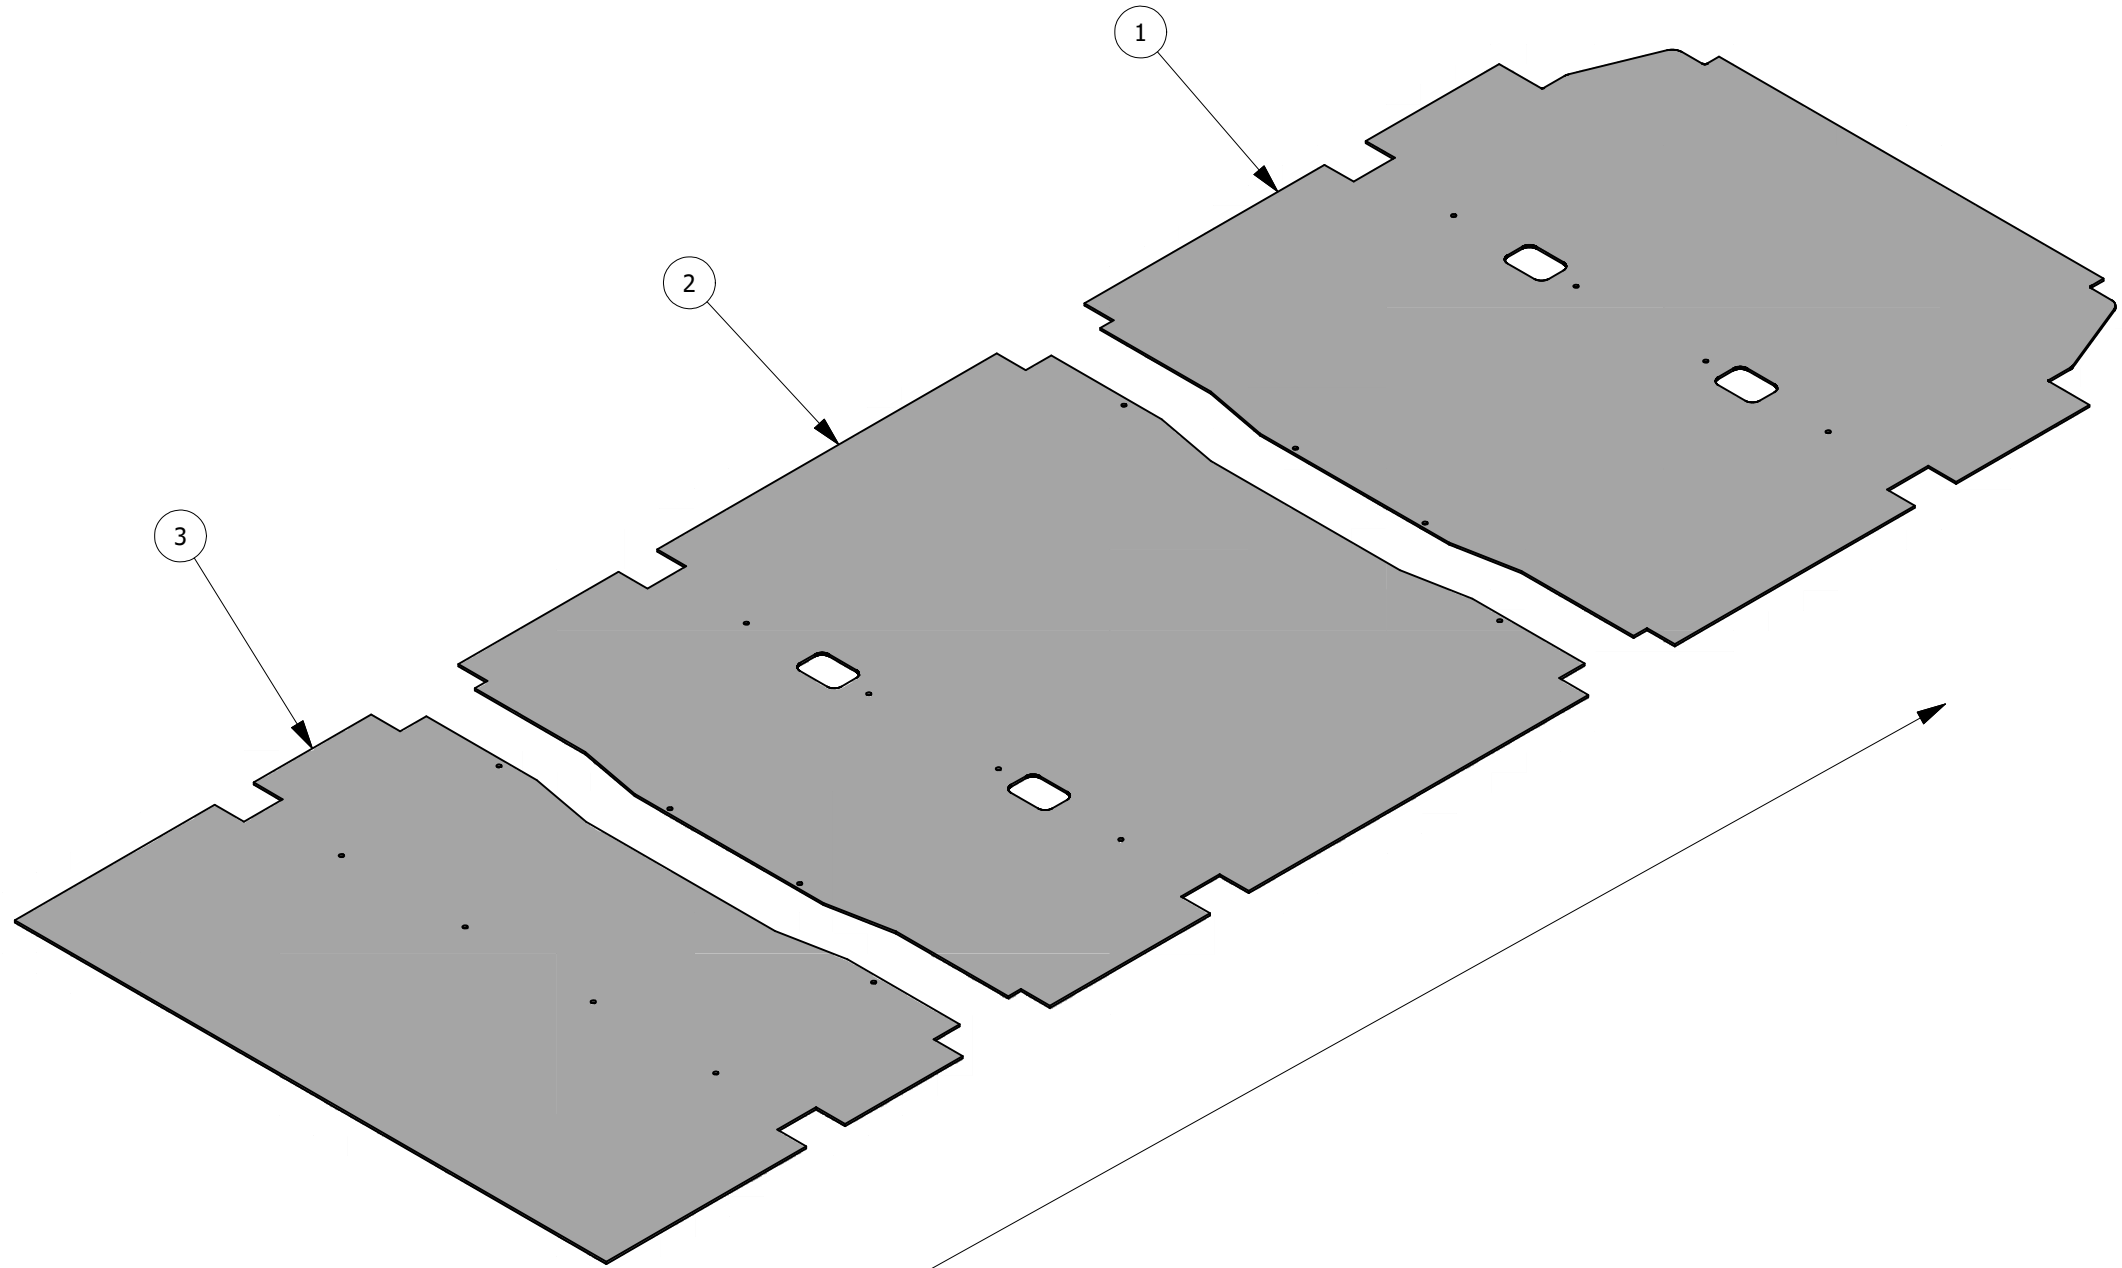

PARTS LIST				
ITEM	KIT NUMBER	PART NUMBER	DESCRIPTION	QTY
	FTH148XW	13634	TRANSIT 148 HR EXT. SIDE WALL SYSTEM	1
1		13633	Transit 148 HR EXT Front Driver Upper Wall	1
2		13024	Transit 148 MR Front Driver Wall	1
3		13629	Transit 148 HR EXT Rear Driver Wall Lower	1
4		13628	TRANSIT 148 HR EXT. REAR DRIVER WALL UPPER	1
5		13630	Transit 148 HR EXT Rear Driver Upper Wall	1
6		13632	Transit 148 HR EXT Rear Passenger Wall Lower	1
7		13631	Transit 148 HR EXT Rear Passenger Wall Upper	1
8		13636	Transit 148 HR EXT Over Sliding Door Panel	1
	FTH148XD	13641	TRANSIT 148 HR EXT. REAR DOORS & SLIDING DOOR SYSTEM	1
9		13030	Transit 148 MR Sliding Door Lower	1
10		13029	Transit 148 MR Sliding Door Upper	1
11		13031	Transit 148 MR Driver Barn Door	1
12		13032	Transit 148 MR Passenger Barn Door	1

**WELFORMED**  
A DIVISION OF GENESIS PRODUCTS

DESCRIPTION:  
**TRANSIT 148 HR EXT. WALL & DOOR KITS**

PARTS LIST				
ITEM	KIT NUMBER	PART NUMBER	DESCRIPTION	QTY
	FTH148XC	13033	TRANSIT 148 HR EXT. ROOF SYSTEM	1
1		13034	Transit 148 HR EXT Front Roof	1
2		13035	Transit 148 HR EXT Middle Roof	1
3		13771	Transit 148 HR EXT Rear Roof	1