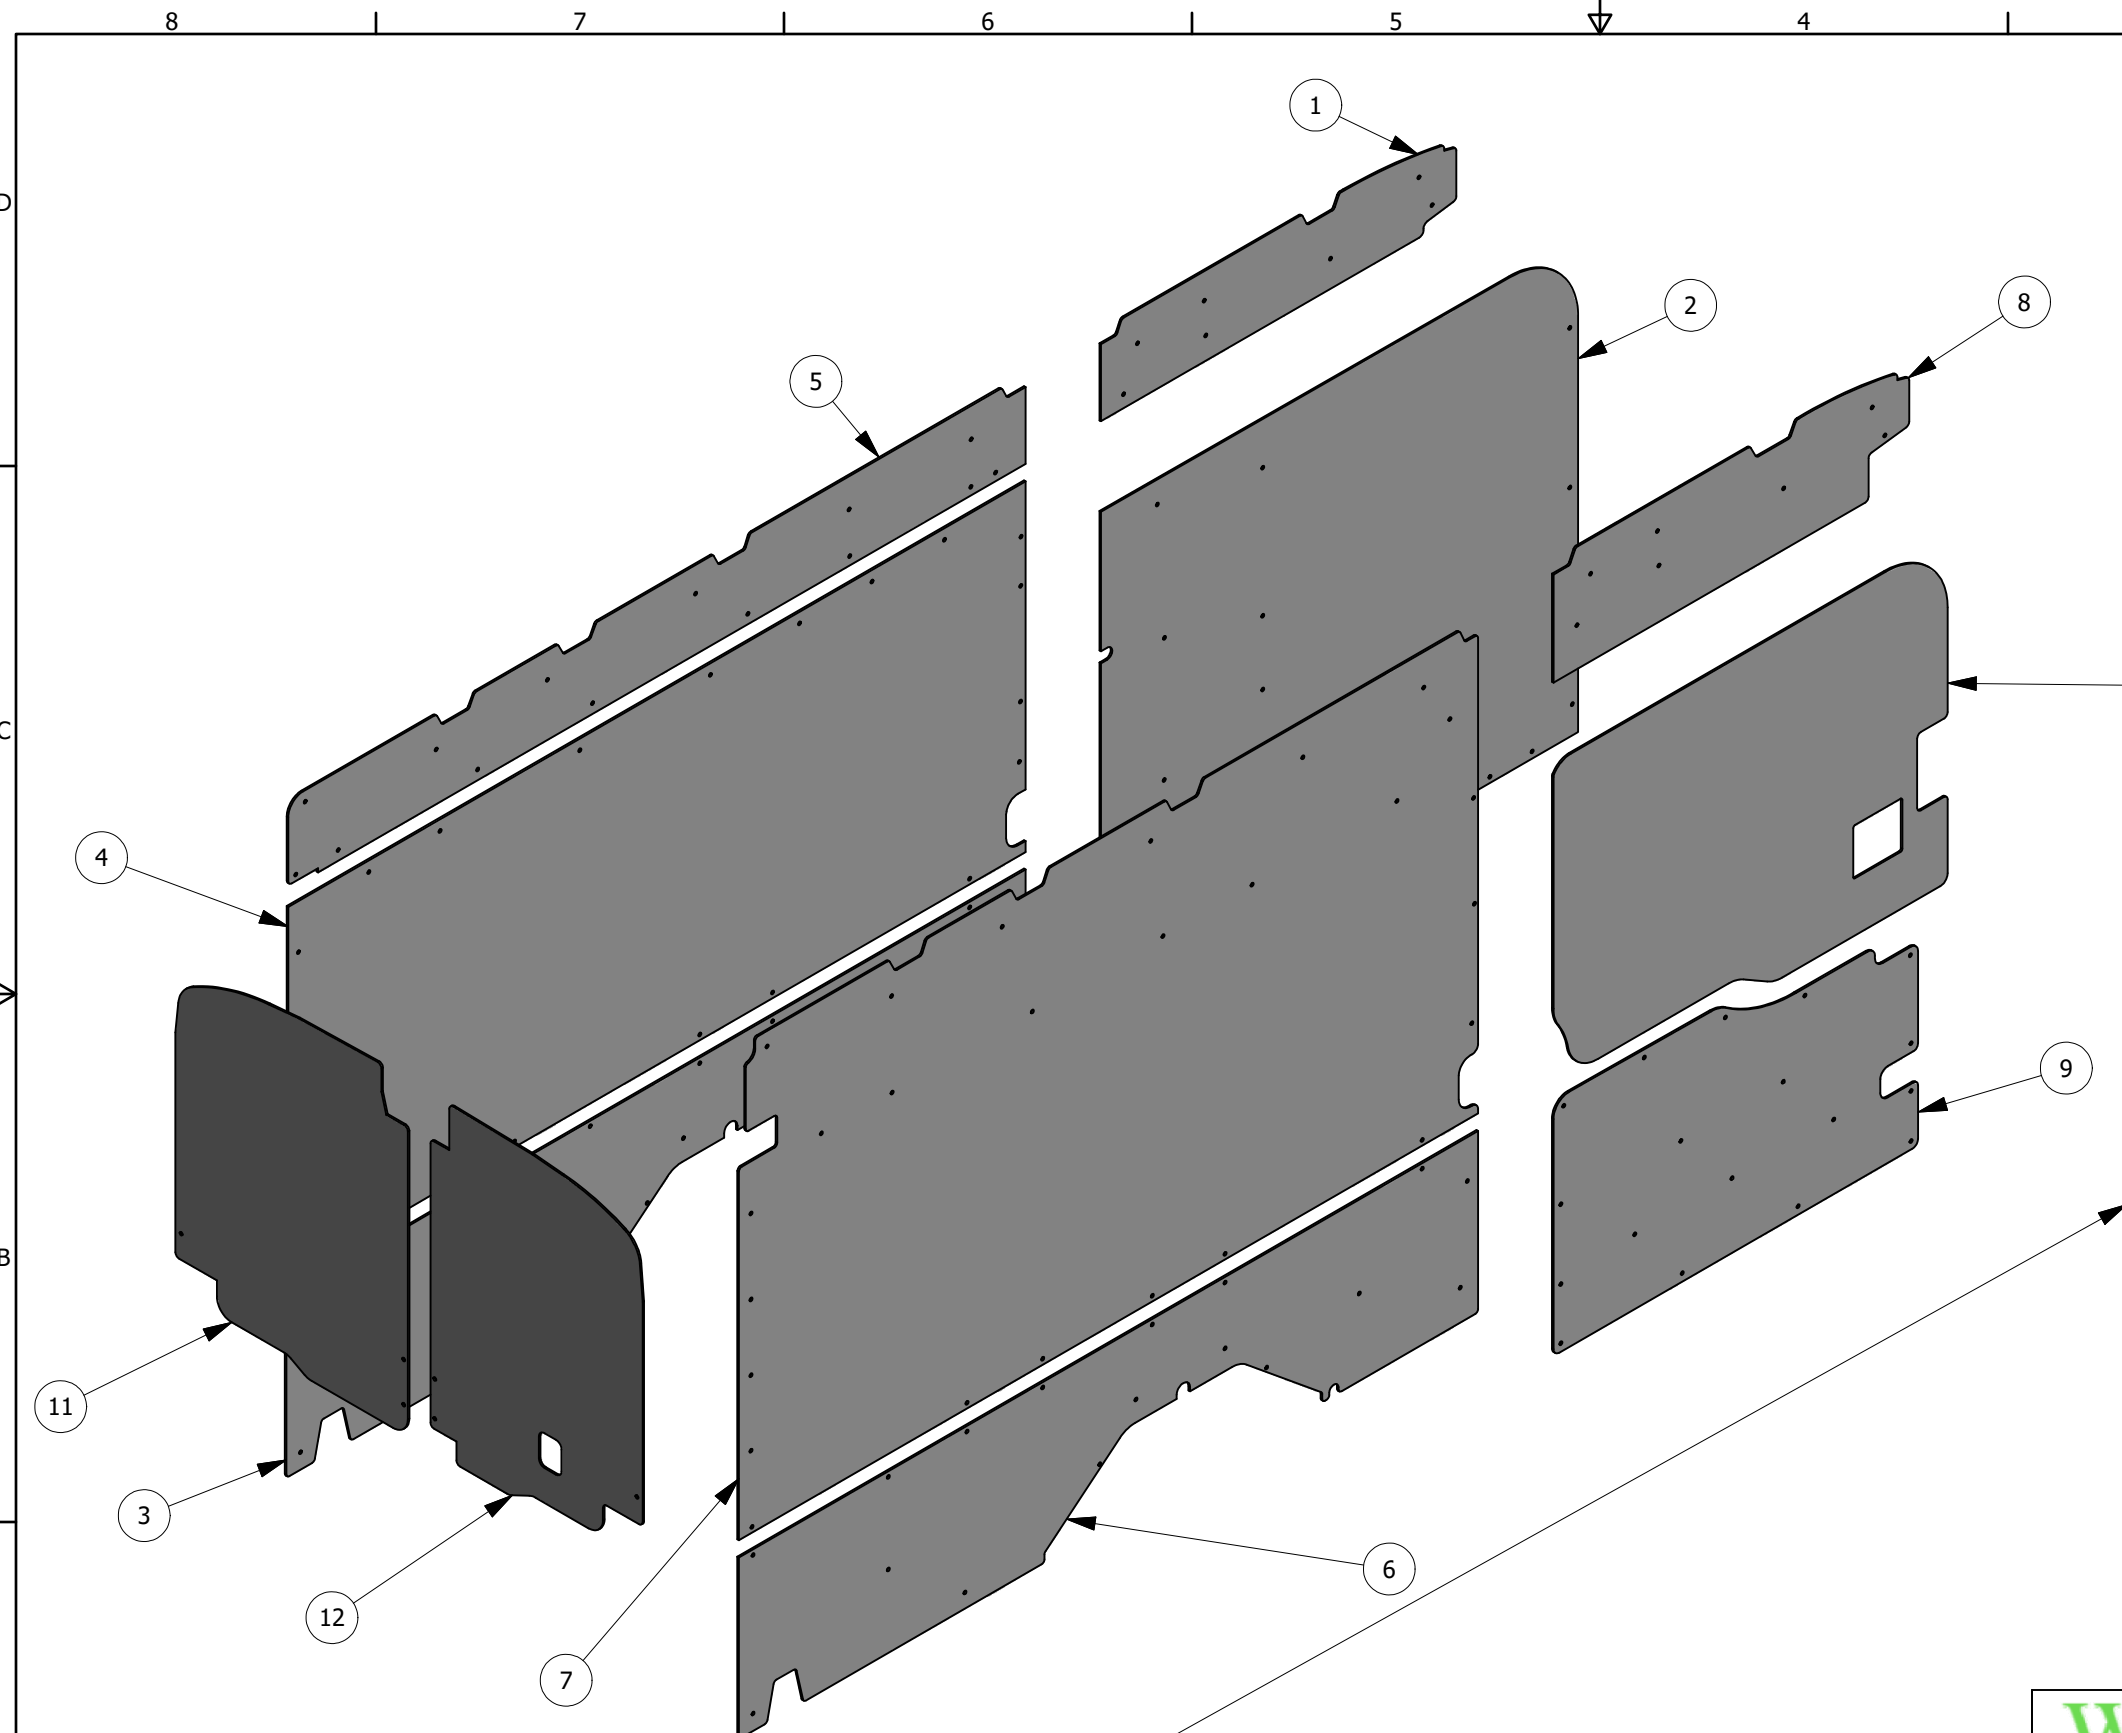

PARTS LIST				
ITEM	KIT NUMBER	PART NUMBER	DESCRIPTION	QTY
	FTH148XW	13634	TRANSIT 148 HR EXT. SIDE WALL SYSTEM	1
1		13633	Transit 148 HR EXT Front Driver Upper Wall	1
2		13024	Transit 148 MR Front Driver Wall	1
3		13629	Transit 148 HR EXT Rear Driver Wall Lower	1
4		13628	TRANSIT 148 HR EXT. REAR DRIVER WALL UPPER	1
5		13630	Transit 148 HR EXT Rear Driver Upper Wall	1
6		13632	Transit 148 HR EXT Rear Passenger Wall Lower	1
7		13631	Transit 148 HR EXT Rear Passenger Wall Upper	1
8		13636	Transit 148 HR EXT Over Sliding Door Panel	1
	FTH148XD	13641	TRANSIT 148 HR EXT. REAR DOORS & SLIDING DOOR SYSTEM	1
9		13030	Transit 148 MR Sliding Door Lower	1
10		13029	Transit 148 MR Sliding Door Upper	1
11		13031	Transit 148 MR Driver Barn Door	1
12		13032	Transit 148 MR Passenger Barn Door	1

**WELFORMED**  
A DIVISION OF GENESIS PRODUCTS

DESCRIPTION:  
**TRANSIT 148 HR EXT. WALL & DOOR KITS**

PARTS LIST				
ITEM	KIT NUMBER	PART NUMBER	DESCRIPTION	QTY
	FTH148XC	13033	TRANSIT 148 HR EXT. ROOF SYSTEM	1
1		13034	Transit 148 HR EXT Front Roof	1
2		13035	Transit 148 HR EXT Middle Roof	1
3		13771	Transit 148 HR EXT Rear Roof	1

**WELFORMED**  
A DIVISION OF GENESIS PRODUCTS

DESCRIPTION:  
**TRANSIT 148 HR EXT. ROOF SYSTEM**