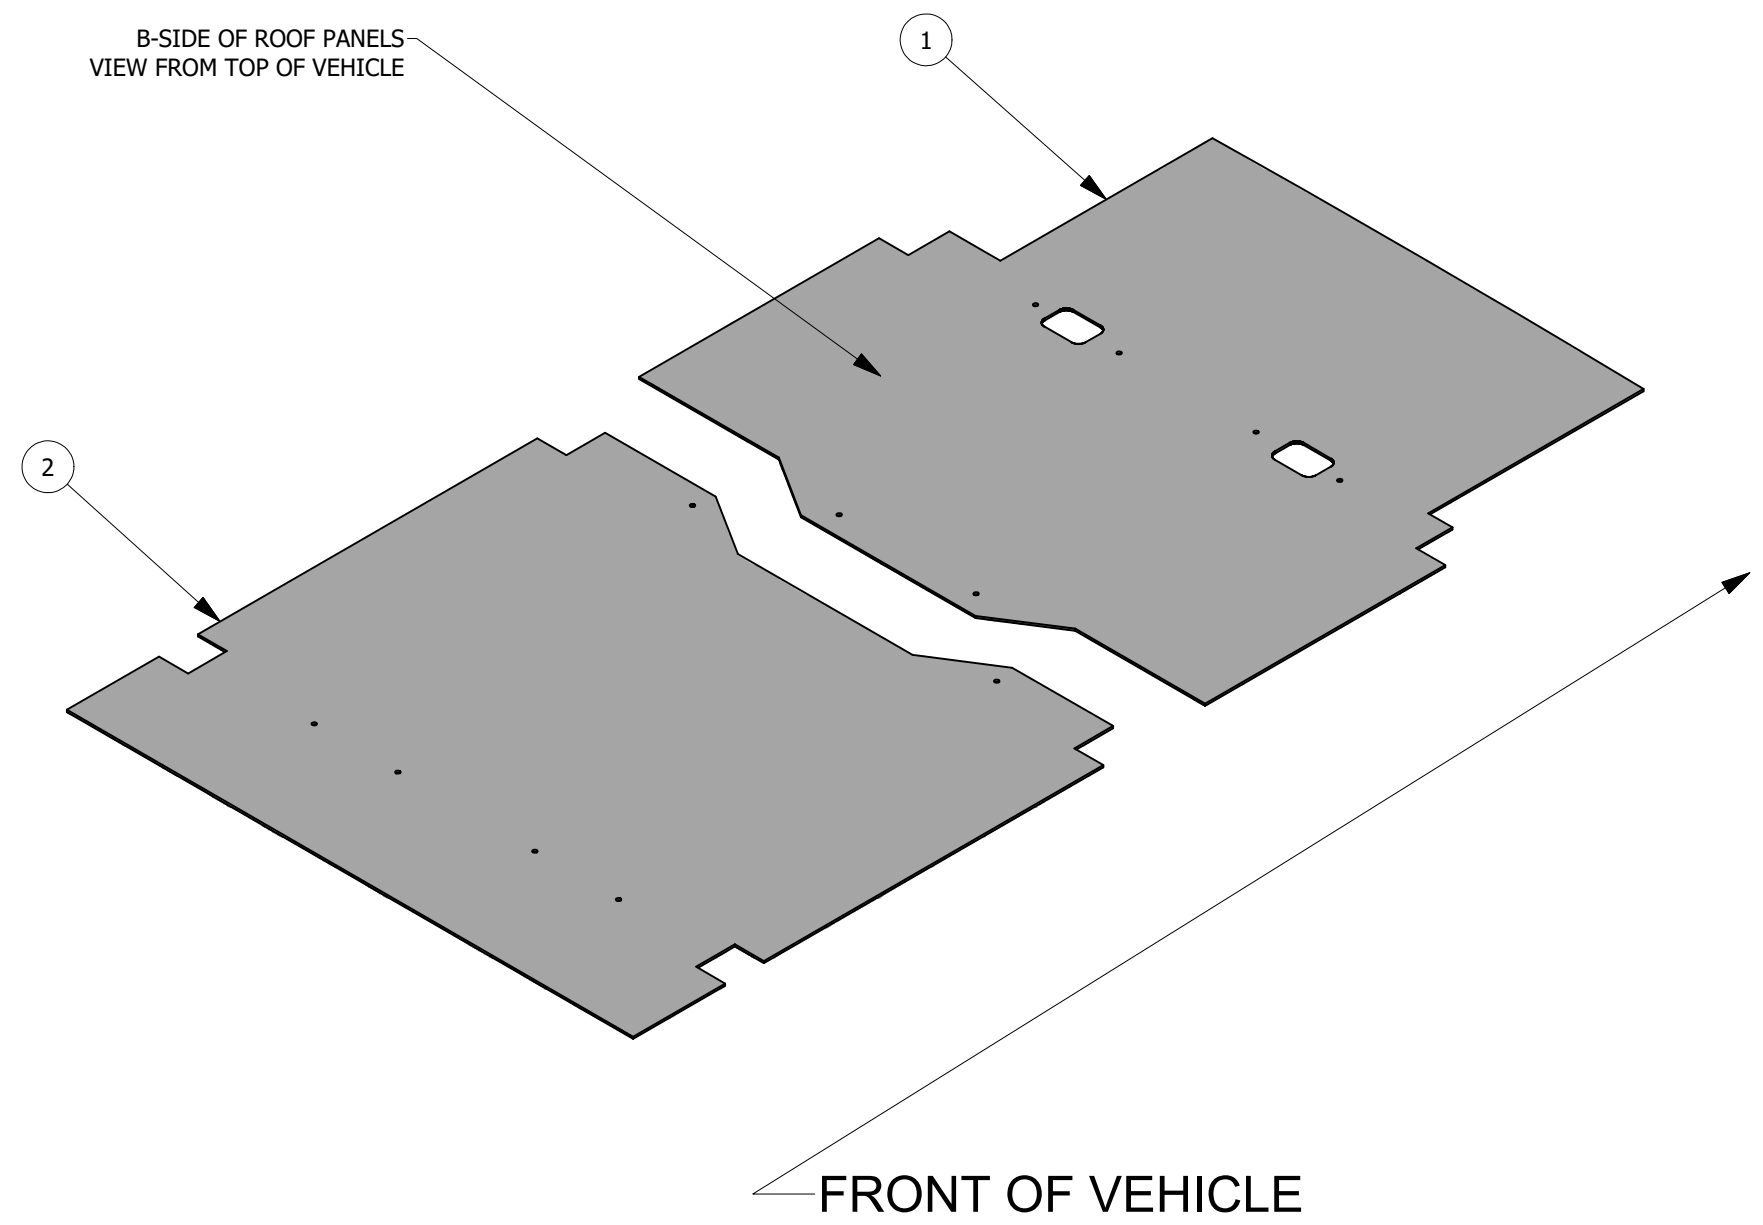

PARTS LIST				
ITEM	KIT NUMBER	PART NUMBER	DESCRIPTION	QTY
	FTM130C	13488	TRANSIT 130 LR CEILING SYSTEM	1
1		13486	Transit 130 LR Front Roof	1
2		13487	Transit 130 LR Rear Roof	1

B-SIDE OF ROOF PANELS
VIEW FROM TOP OF VEHICLE

CONFIDENTIAL AND PROPRIETARY
INFORMATION OF WELFORMED
MATERIALS. ANY REPRODUCTION
IN PART OR AS A WHOLE WITHOUT
OUR EXPRESS WRITTEN CONSENT
IS PROHIBITED.

Welfit
WELFITKITS.COM
(574) 262-4054

WELFORMED
A DIVISION OF GENESIS PRODUCTS

DESCRIPTION:
TRANSIT 130 LR CEILING SYSTEM