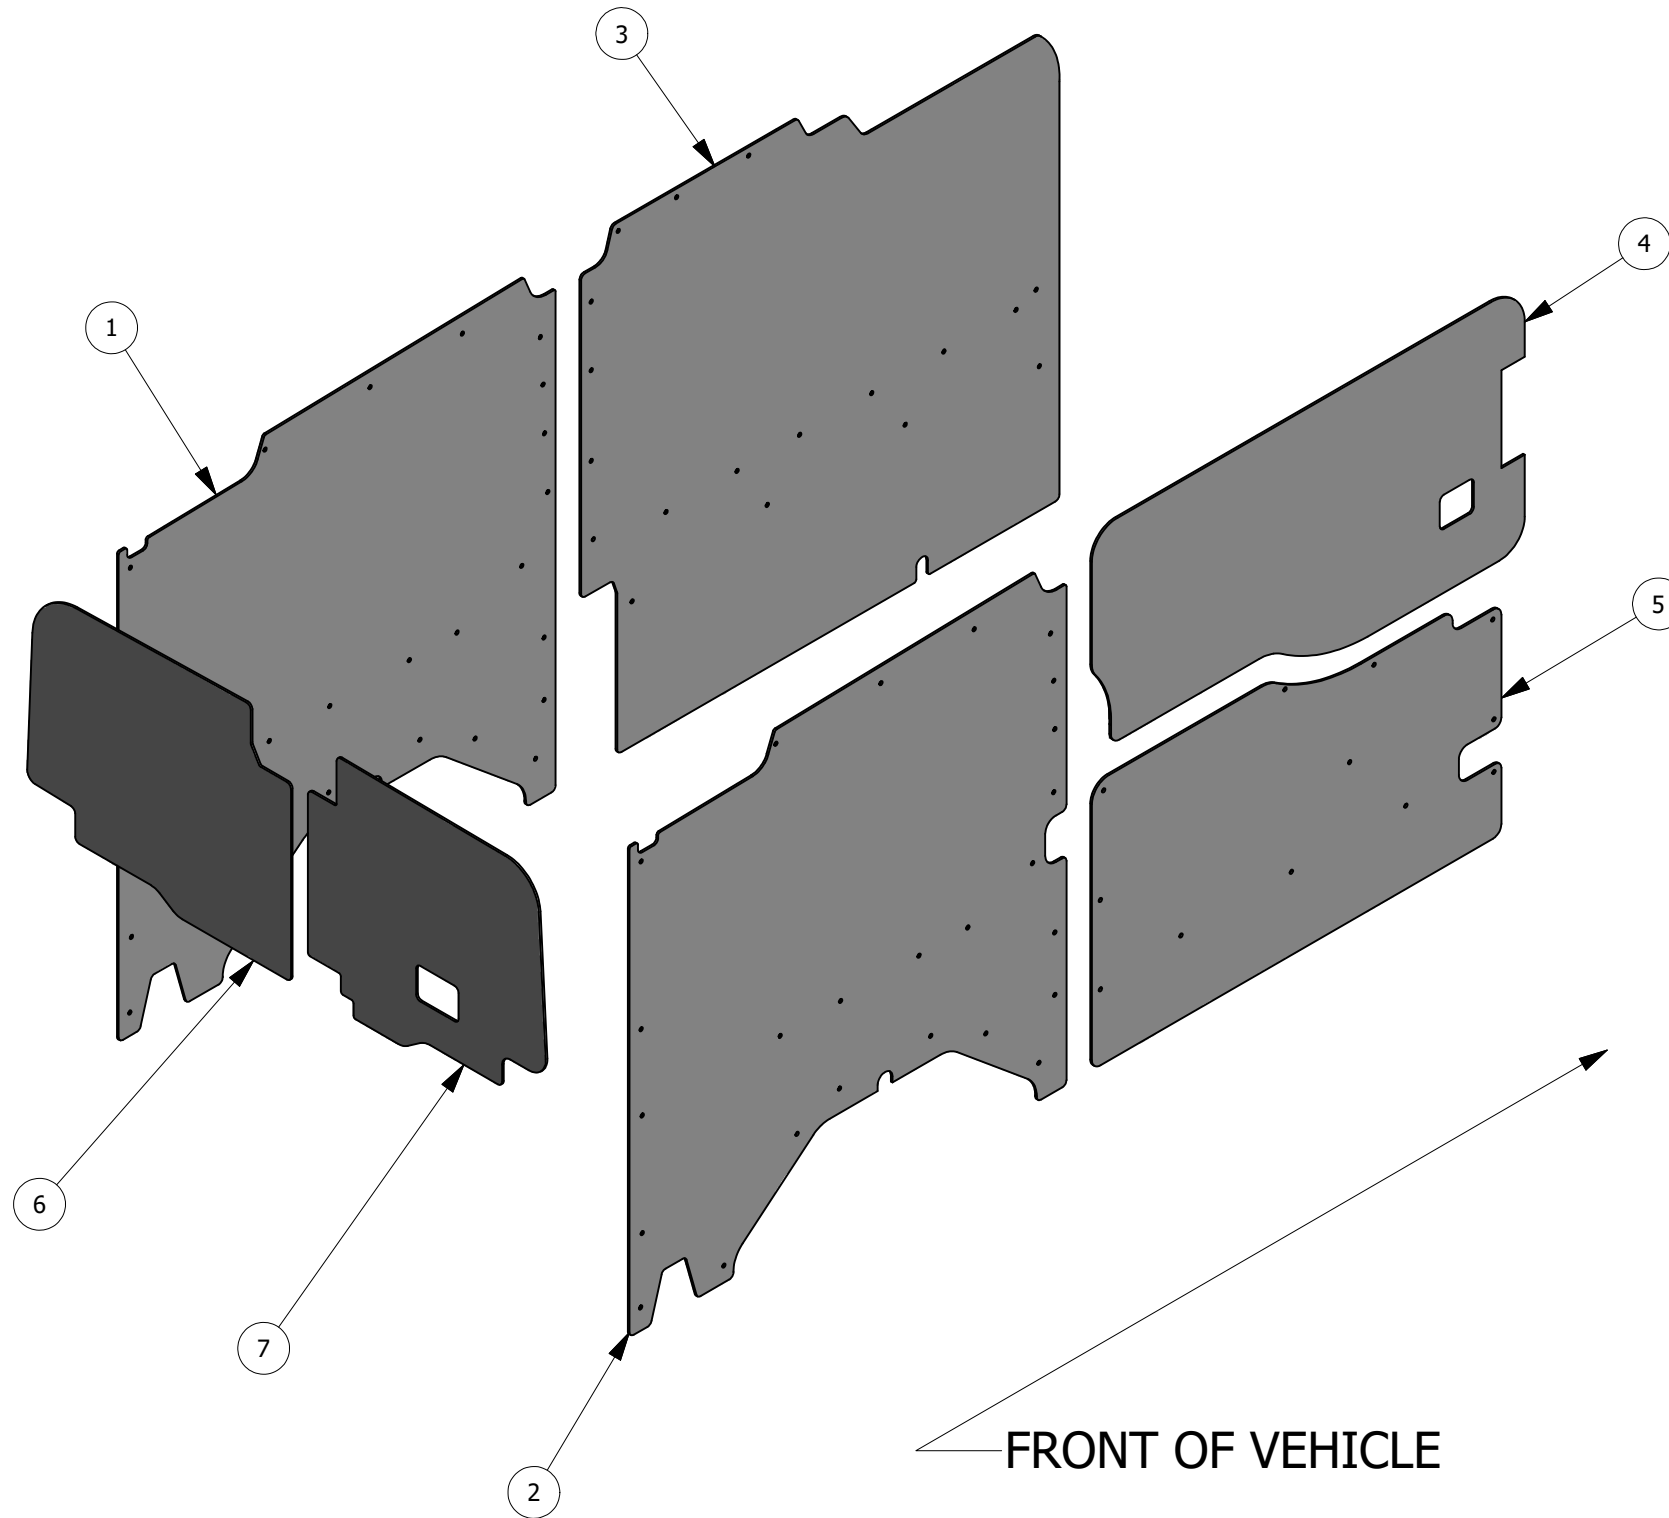

PARTS LIST				
ITEM	KIT NUMBER	PART NUMBER	DESCRIPTION	QTY
	FTL130W	13483	TRANSIT 130 LR WALL SYSTEM	1
1		13472	Transit 130 LR Rear Driver Wall	1
2		13473	Transit 130 LR Rear Passenger Wall	1
3		13474	Transit 130 LR Front Driver Wall	1
	FTL130D	13484	TRANSIT 130 LR SLIDING & REAR DOORS SYSTEM	1
4		13478	Transit 130 LR Sliding Door Upper	1
5		13479	Transit 130 LR Sliding Door Lower	1
6		13481	Transit 130 LR Rear Driver Barn Door	1
7		13482	Transit 130 LR Rear Passenger Barn Door	1

DESCRIPTION:
TRANSIT 130 LR WALL & DOOR SYSTEMS

PARTS LIST				
ITEM	KIT NUMBER	PART NUMBER	DESCRIPTION	QTY
	FTM130C	13488	TRANSIT 130 LR CEILING SYSTEM	1
1		13486	Transit 130 LR Front Roof	1
2		13487	Transit 130 LR Rear Roof	1