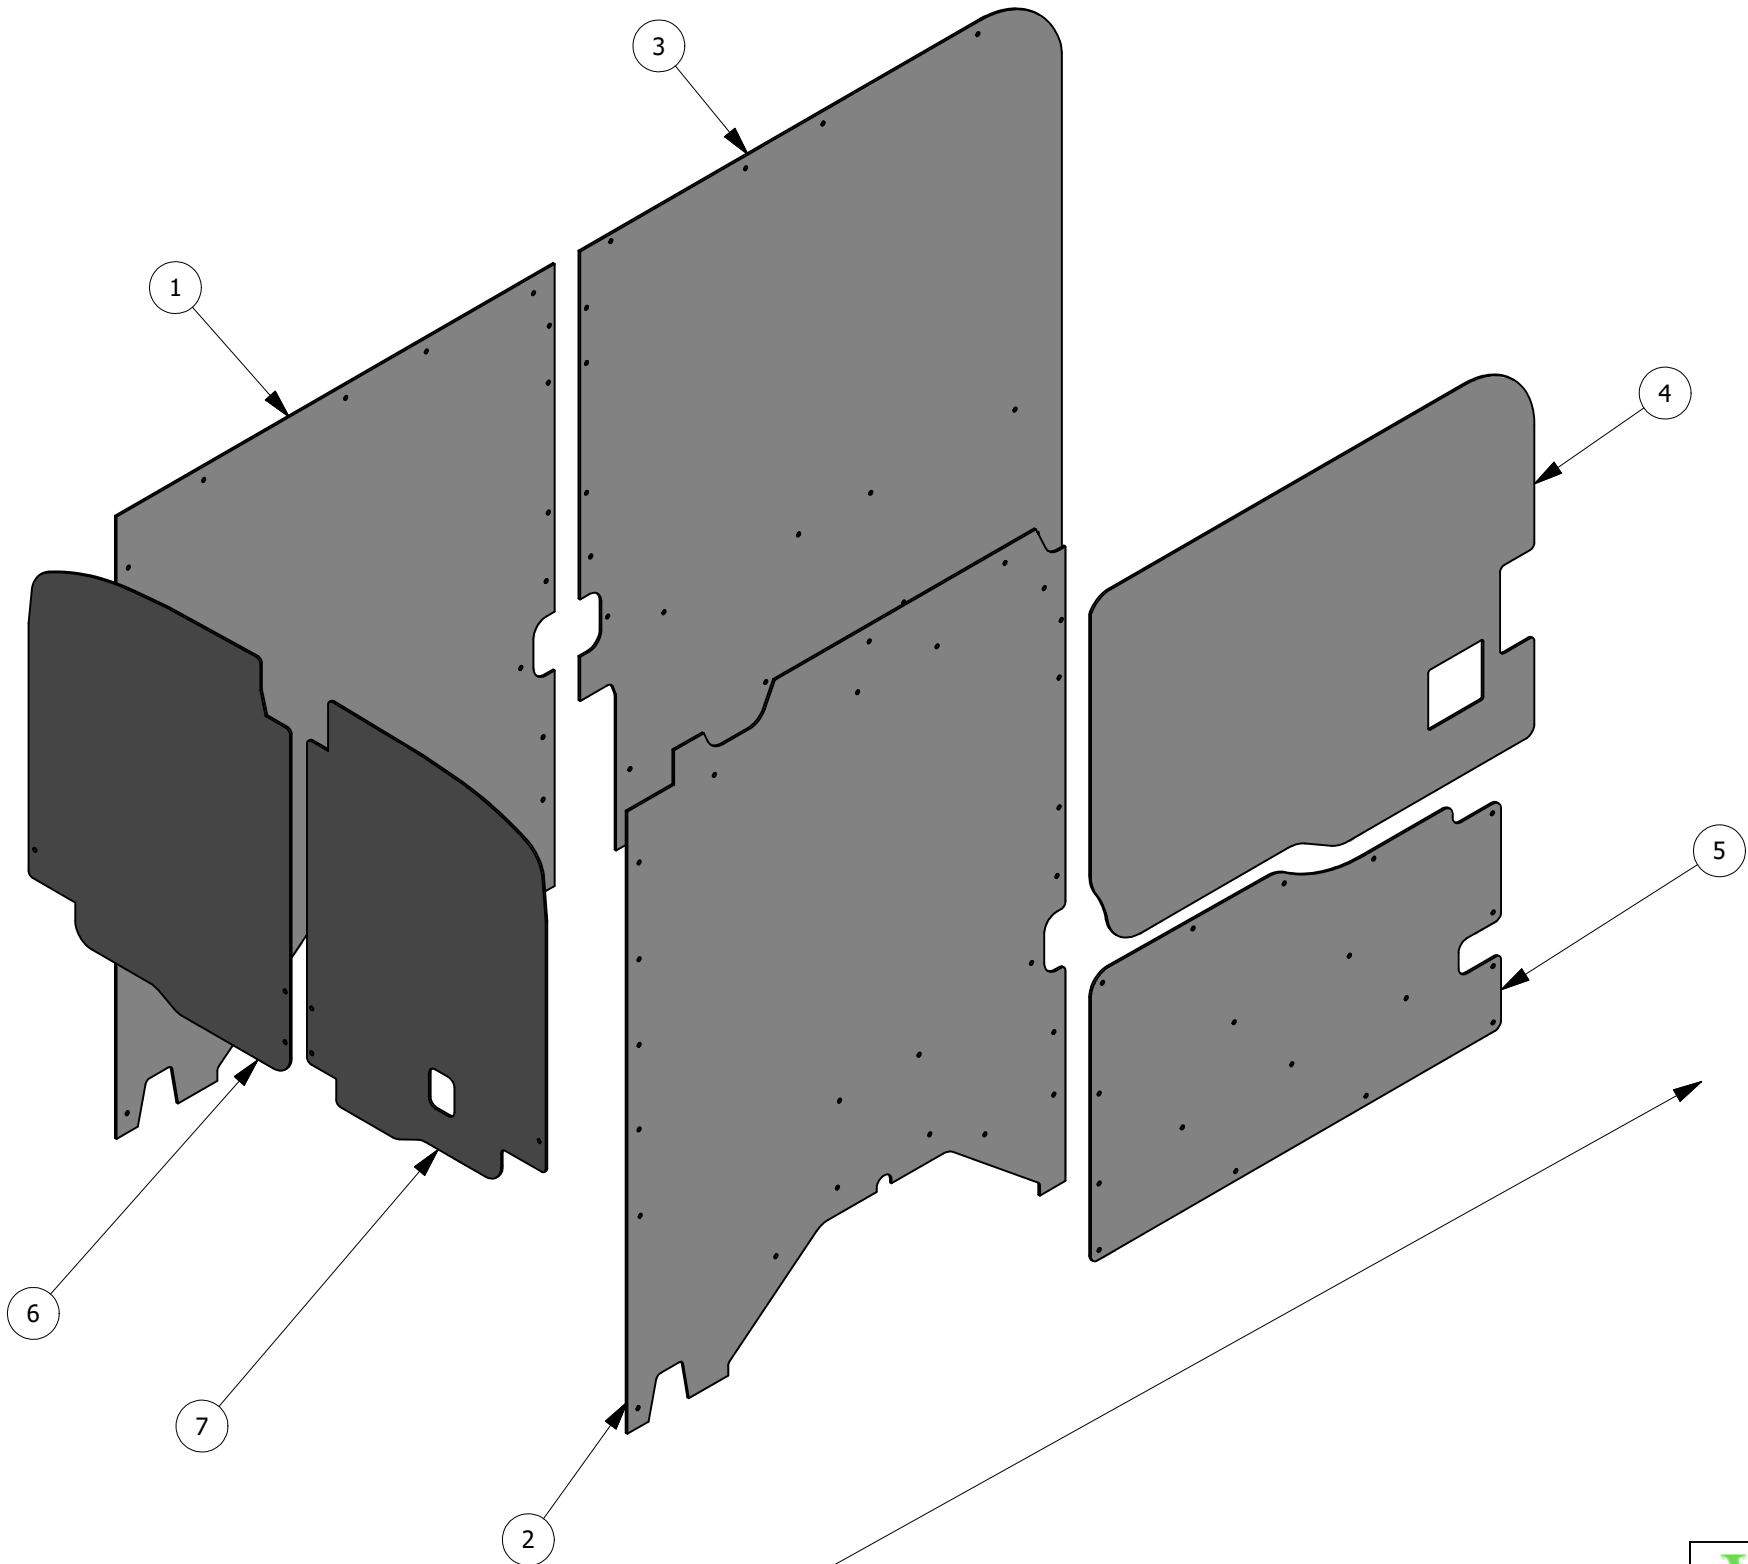

PARTS LIST				
ITEM	KIT NUMBER	PART NUMBER	DESCRIPTION	QTY
	FTM130W	13609	TRANSIT 130 MR WALL SYSTEM	1
1		13607	Transit 130 MR Rear Driver Wall	1
2		13608	Transit 130 MR Rear Passenger Wall	1
3		13024	Transit 130 MR Front Driver Wall	1
	FTM130D	13028	TRANSIT 130 MR REAR DOORS & SLIDING DOOR SYSTEM	1
4		13029	Transit 148 MR Sliding Door Upper	1
5		13030	Transit 148 MR Sliding Door Lower	1
6		13031	Transit 148 MR Driver Barn Door	1
7		13032	Transit 148 MR Passenger Barn Door	1

WELFORMED
A DIVISION OF GENESIS PRODUCTS

DESCRIPTION:
TRANSIT 130 MR WALL & DOOR SYSTEMS

PARTS LIST				
ITEM	KIT NUMBER	PART NUMBER	DESCRIPTION	QTY
	FTM130C	13488	TRANSIT 130 MR CEILING SYSTEM	1
1		13486	Transit 130 LR Front Roof	1
2		13487	Transit 130 LR Rear Roof	1

B-SIDE OF ROOF PANELS
VIEW FROM TOP OF VEHICLE

FRONT OF VEHICLE

CONFIDENTIAL AND PROPRIETARY
INFORMATION OF WELFORMED
MATERIALS. ANY REPRODUCTION
IN PART OR AS A WHOLE WITHOUT
OUR EXPRESS WRITTEN CONSENT
IS PROHIBITED.