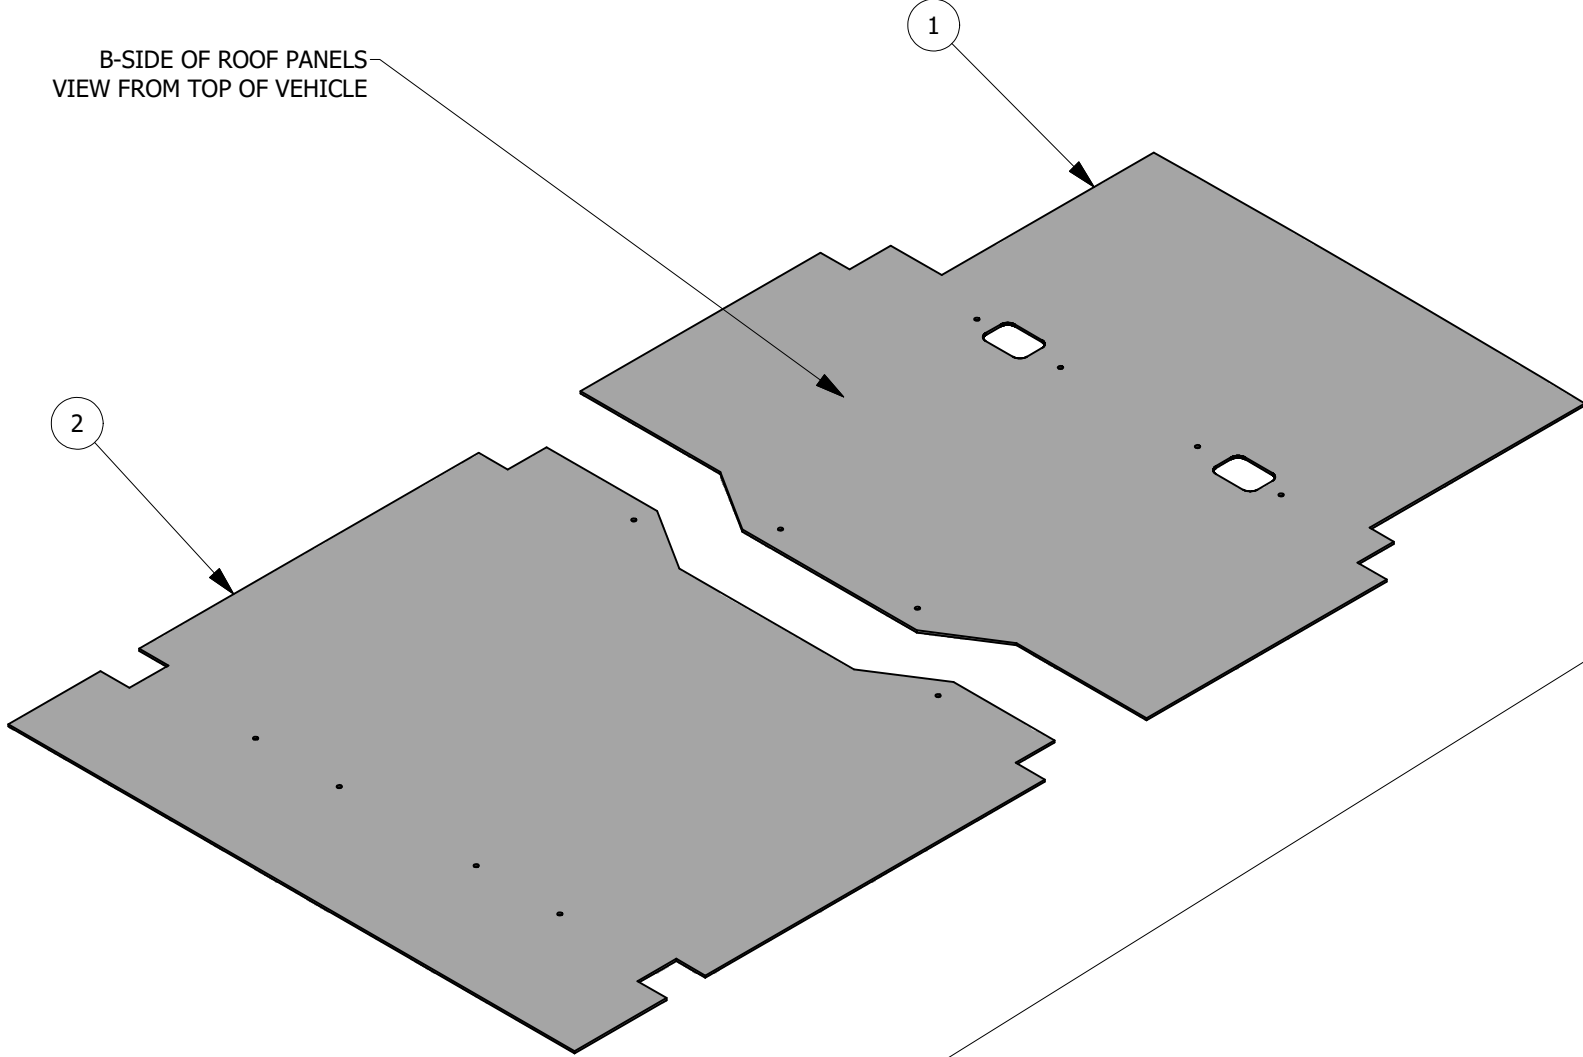

PARTS LIST				
ITEM	KIT NUMBER	PART NUMBER	DESCRIPTION	QTY
	FTM130C	13488	TRANSIT 130 MR CEILING SYSTEM	1
1		13486	Transit 130 LR Front Roof	1
2		13487	Transit 130 LR Rear Roof	1

B-SIDE OF ROOF PANELS
VIEW FROM TOP OF VEHICLE

FRONT OF VEHICLE

CONFIDENTIAL AND PROPRIETARY
INFORMATION OF WELFORMED
MATERIALS. ANY REPRODUCTION
IN PART OR AS A WHOLE WITHOUT
OUR EXPRESS WRITTEN CONSENT
IS PROHIBITED.

Welfit
WELFITKITS.COM
(574) 262-4054

WELFORMED
A DIVISION OF GENESIS PRODUCTS

DESCRIPTION:
TRANSIT 130 MR CEILING SYSTEM