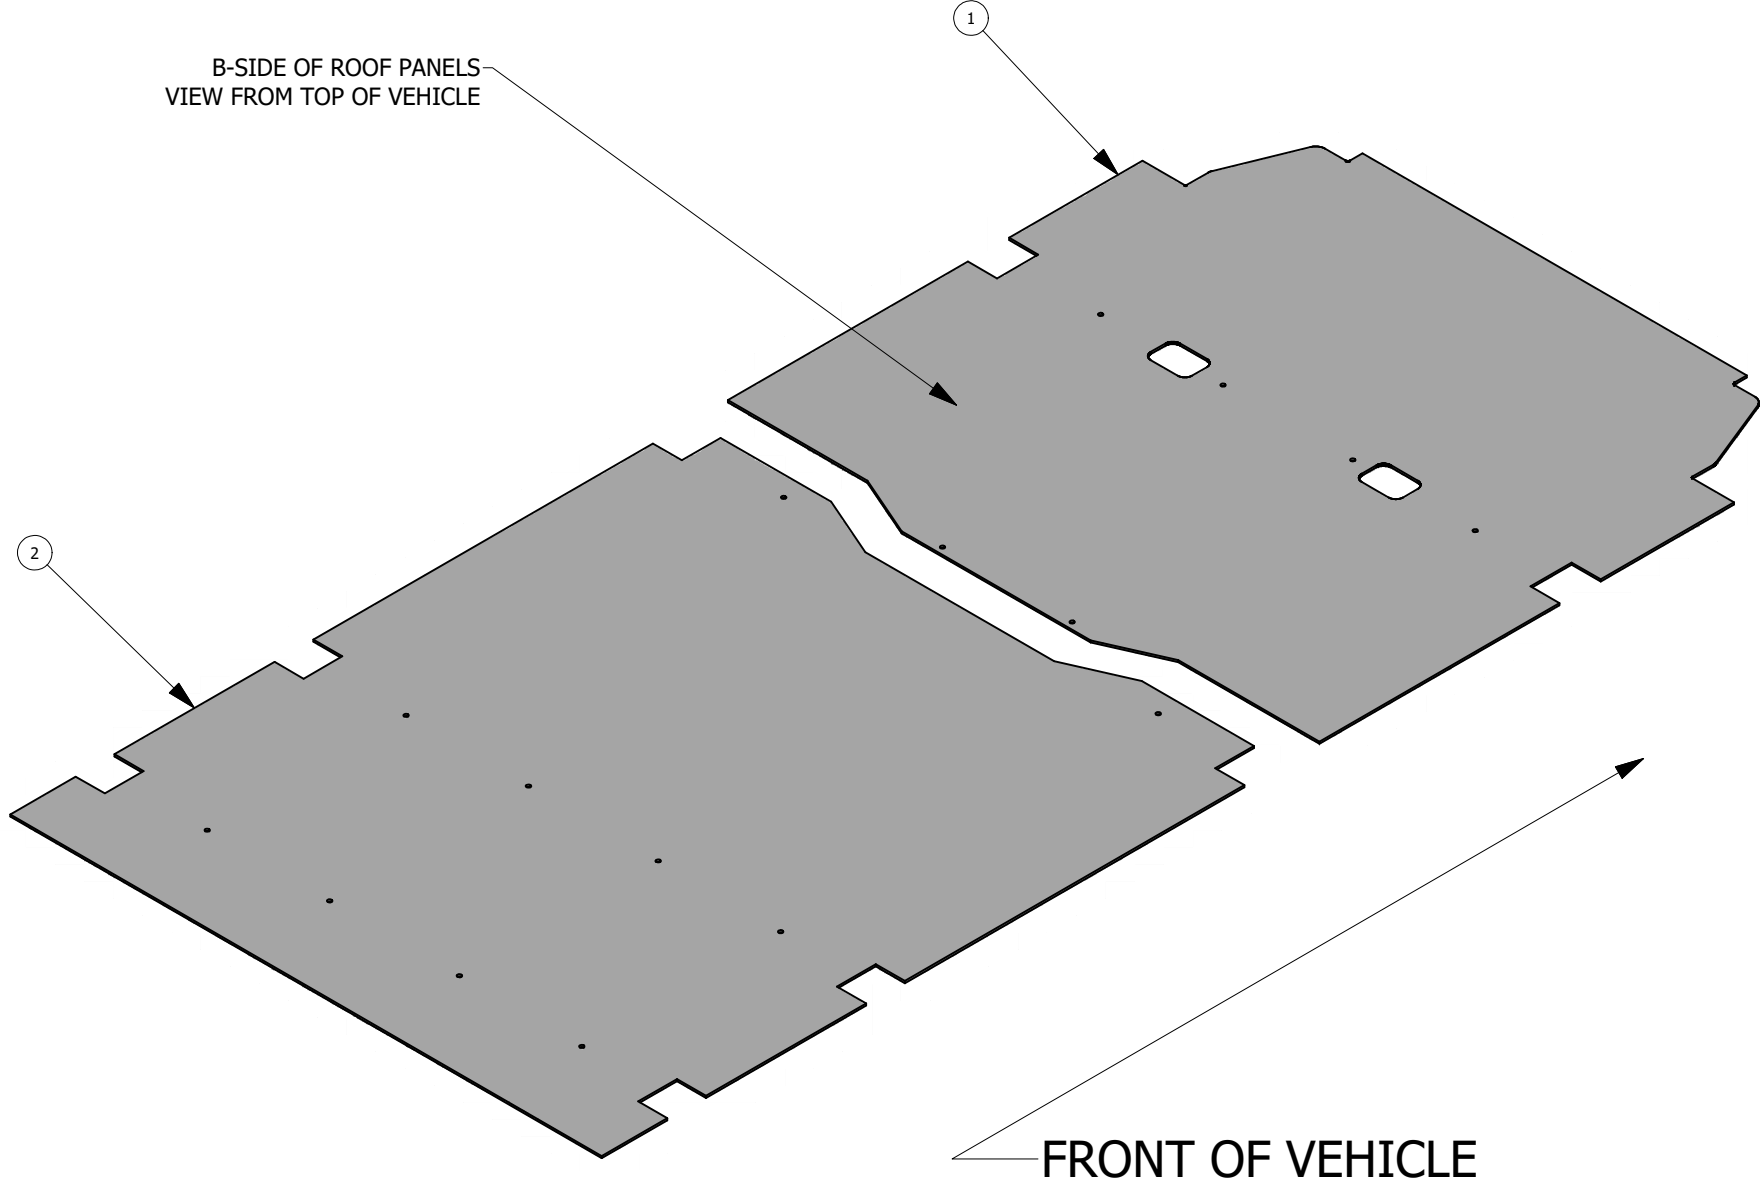

PARTS LIST				
ITEM	KIT NUMBER	PART NUMBER	DESCRIPTION	QTY
	FTH148W	13622	TRANSIT 148 HR WALL SYSTEM	1
1		13019	Transit 148 HR/MR Rear Driver Wall Upper	1
2		13021	Transit 148 HR/MR Rear Driver Wall Lower	1
3		13024	Transit 130/148 HR/MR Front Driver Wall	1
4		13619	Transit 130/148 HR/MR Rear Driver Upper Wall	1
5		13620	Transit 148 HR Rear Passenger Wall Upper	1
6		13621	Transit 148 HR Front Driver Upper Wall	1
7		13023	Transit 148 HR/MR Rear Passenger Wall Lower	1
8		13624	Transit 148 HR Over Sliding Door Panel	1
	FTH148D	13623	TRANSIT 148 HR REAR DOORS & SLIDING DOOR SYSTEM	1
9		13029	Transit 130/148 HR/MR Sliding Door Upper	1
10		13030	Transit 130/148 HR/MR Sliding Door Lower	1
11		13031	Transit 130/148 HR/MR Driver Barn Door	1
12		13032	Transit 130/148 HR/MR Passenger Barn Door	1

**WELFORMED**  
A DIVISION OF GENESIS PRODUCTS

DESCRIPTION:  
**TRANSIT 148 HR WALL & DOOR KITS**

PARTS LIST				
ITEM	KIT NUMBER	PART NUMBER	DESCRIPTION	QTY
	FTM148C	13492	TRANSIT 148 MR CEILING SYSTEM	1
1		13489	Transit 148 MR Front Roof	1
2		13491	Transit 148 MR Rear Roof	1